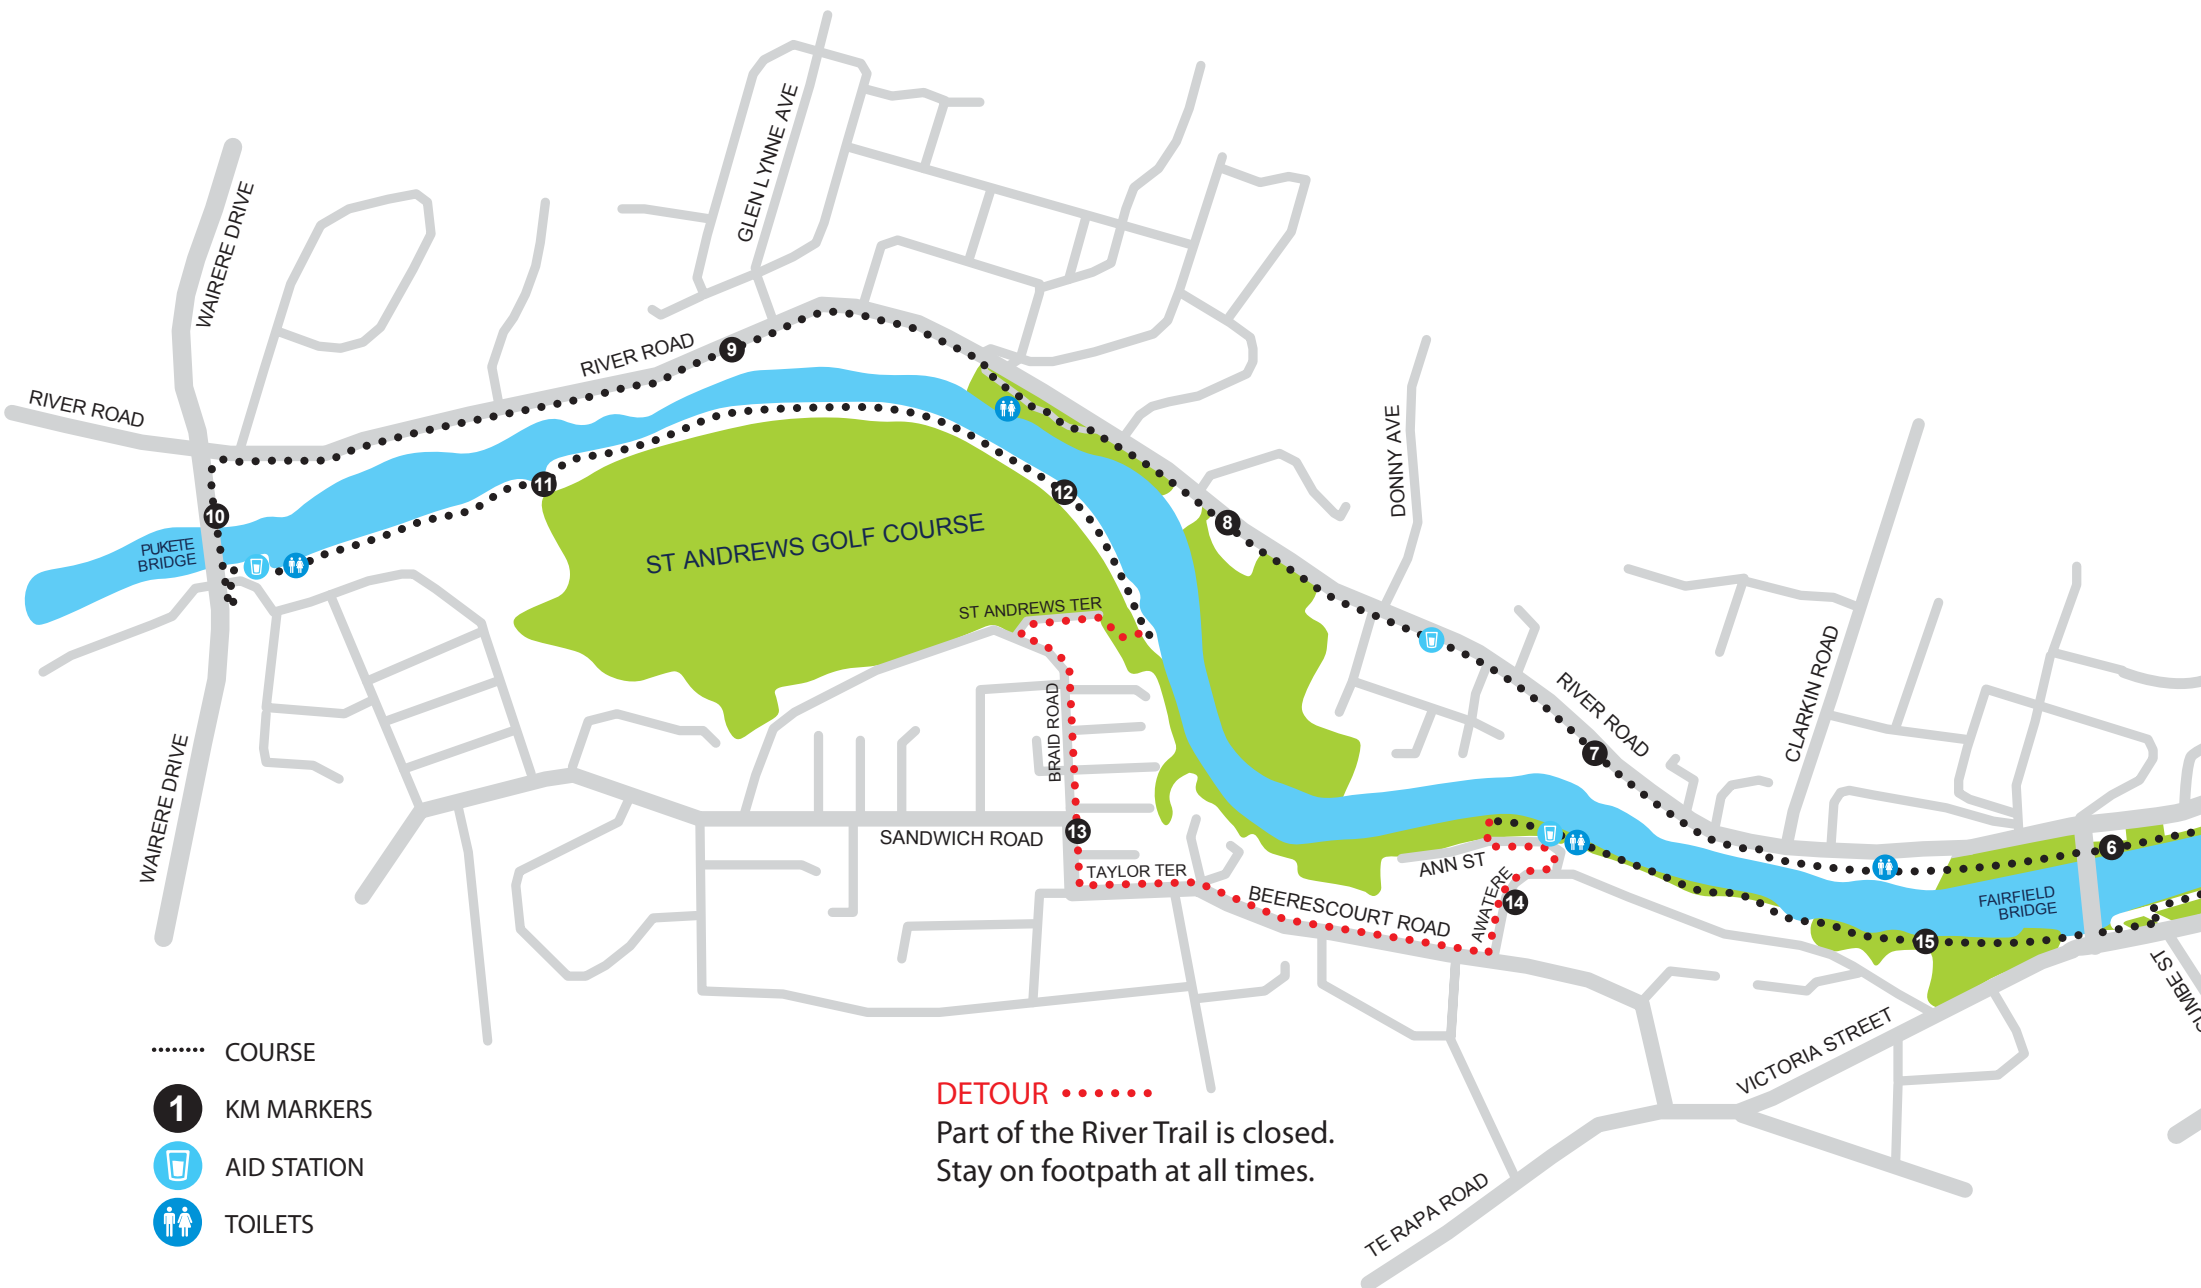

21KM COURSE MAP

-  START
-  FINISH
-  COURSE
-  KM MARKERS
-  AID STATION
-  TOILETS

..... COURSE

1 KM MARKERS

AID STATION

TOILETS

DETOUR
 Part of the River Trail is closed.
 Stay on footpath at all times.