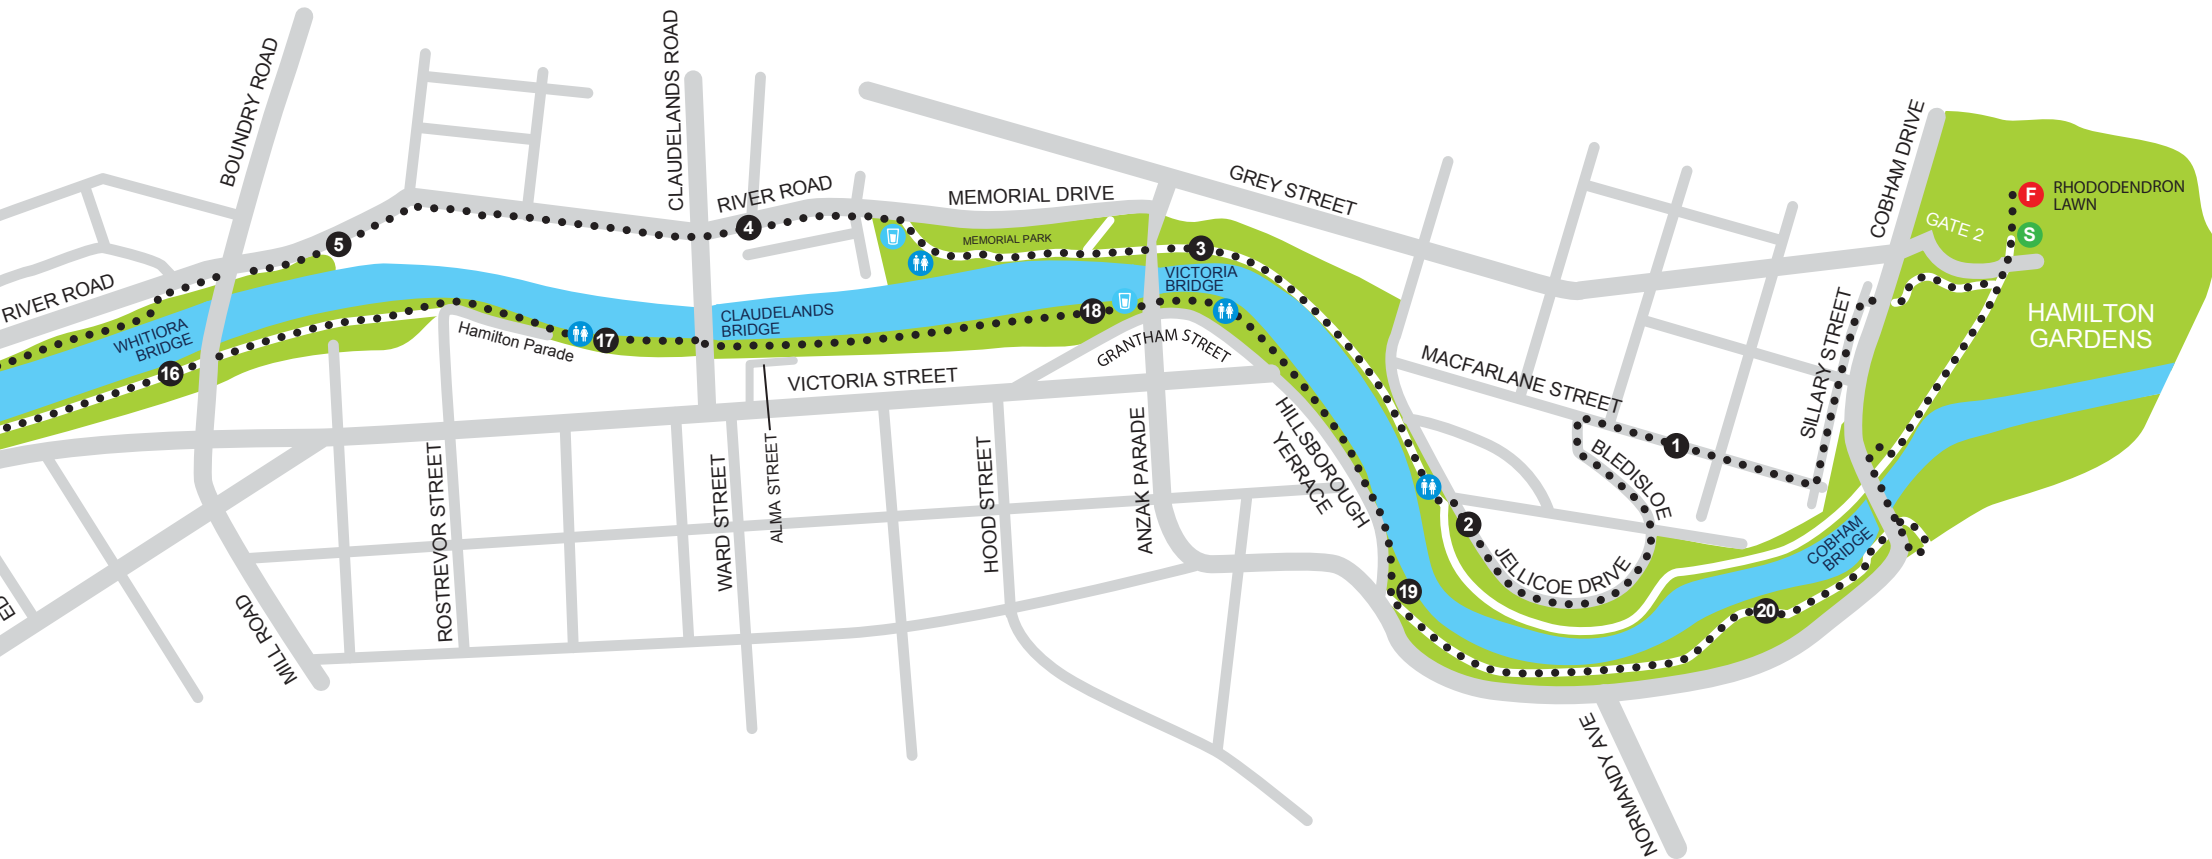

21KM COURSE MAP

-  START
-  FINISH
-  COURSE
-  KM MARKERS
-  AID STATION
-  TOILETS

..... COURSE

1 KM MARKERS

AID STATION

TOILETS

DETOUR
 Part of the River Trail is closed.
 Stay on footpath at all times.