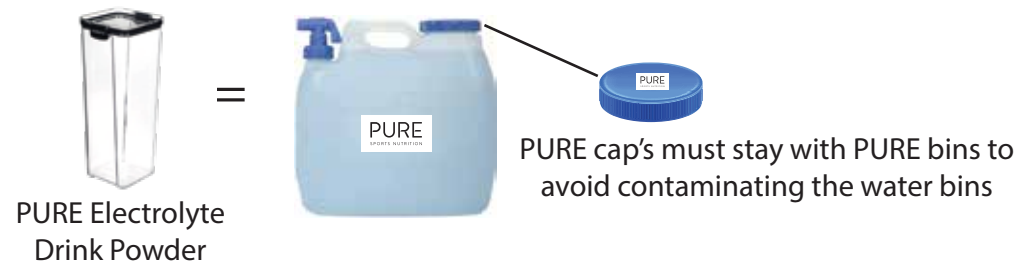

Aid Station #5 – handing out water and picking up cups

Crew Contact: Reece Billington - 021 174 3996
Grace Clarke - 021 814 414

Volunteer Contact: Tamsin Coburn – 021 0894 4095

Beside Hamilton Rowing Club
154 Grantham Street, Hamilton Central, Hamilton 3204

★ Google Maps Address
<https://maps.app.goo.gl/9Bd8NrCMFvGCoPMn6>

7 volunteers   8:00am – 11:30am   3hrs 30min

NOTES:

- Cups are filled half way
- Water tables should be 2 meters apart and 4m from Pure table
- Gloves on for anyone handing out lollies

4 tables
6 x black rubbish bins
12 rubbish bags
13 small square bins - filled with water

4 Bins of PURE Electrolyte Drink
Each bin gets 1 container of PURE Electrolyte powder
Before serving give a good shake of the container

1 x Lollie Bin
2 PURE bibs
7 Water bibs
4 x jugs
Gloves
Wet Wipes
3 PURE Powder Bins
3000 cups (3 boxes)

4 sheets of corflute
2 PURE table cloths
2 Water table cloths
1 PURE/WATER folding sign
1 sand bag