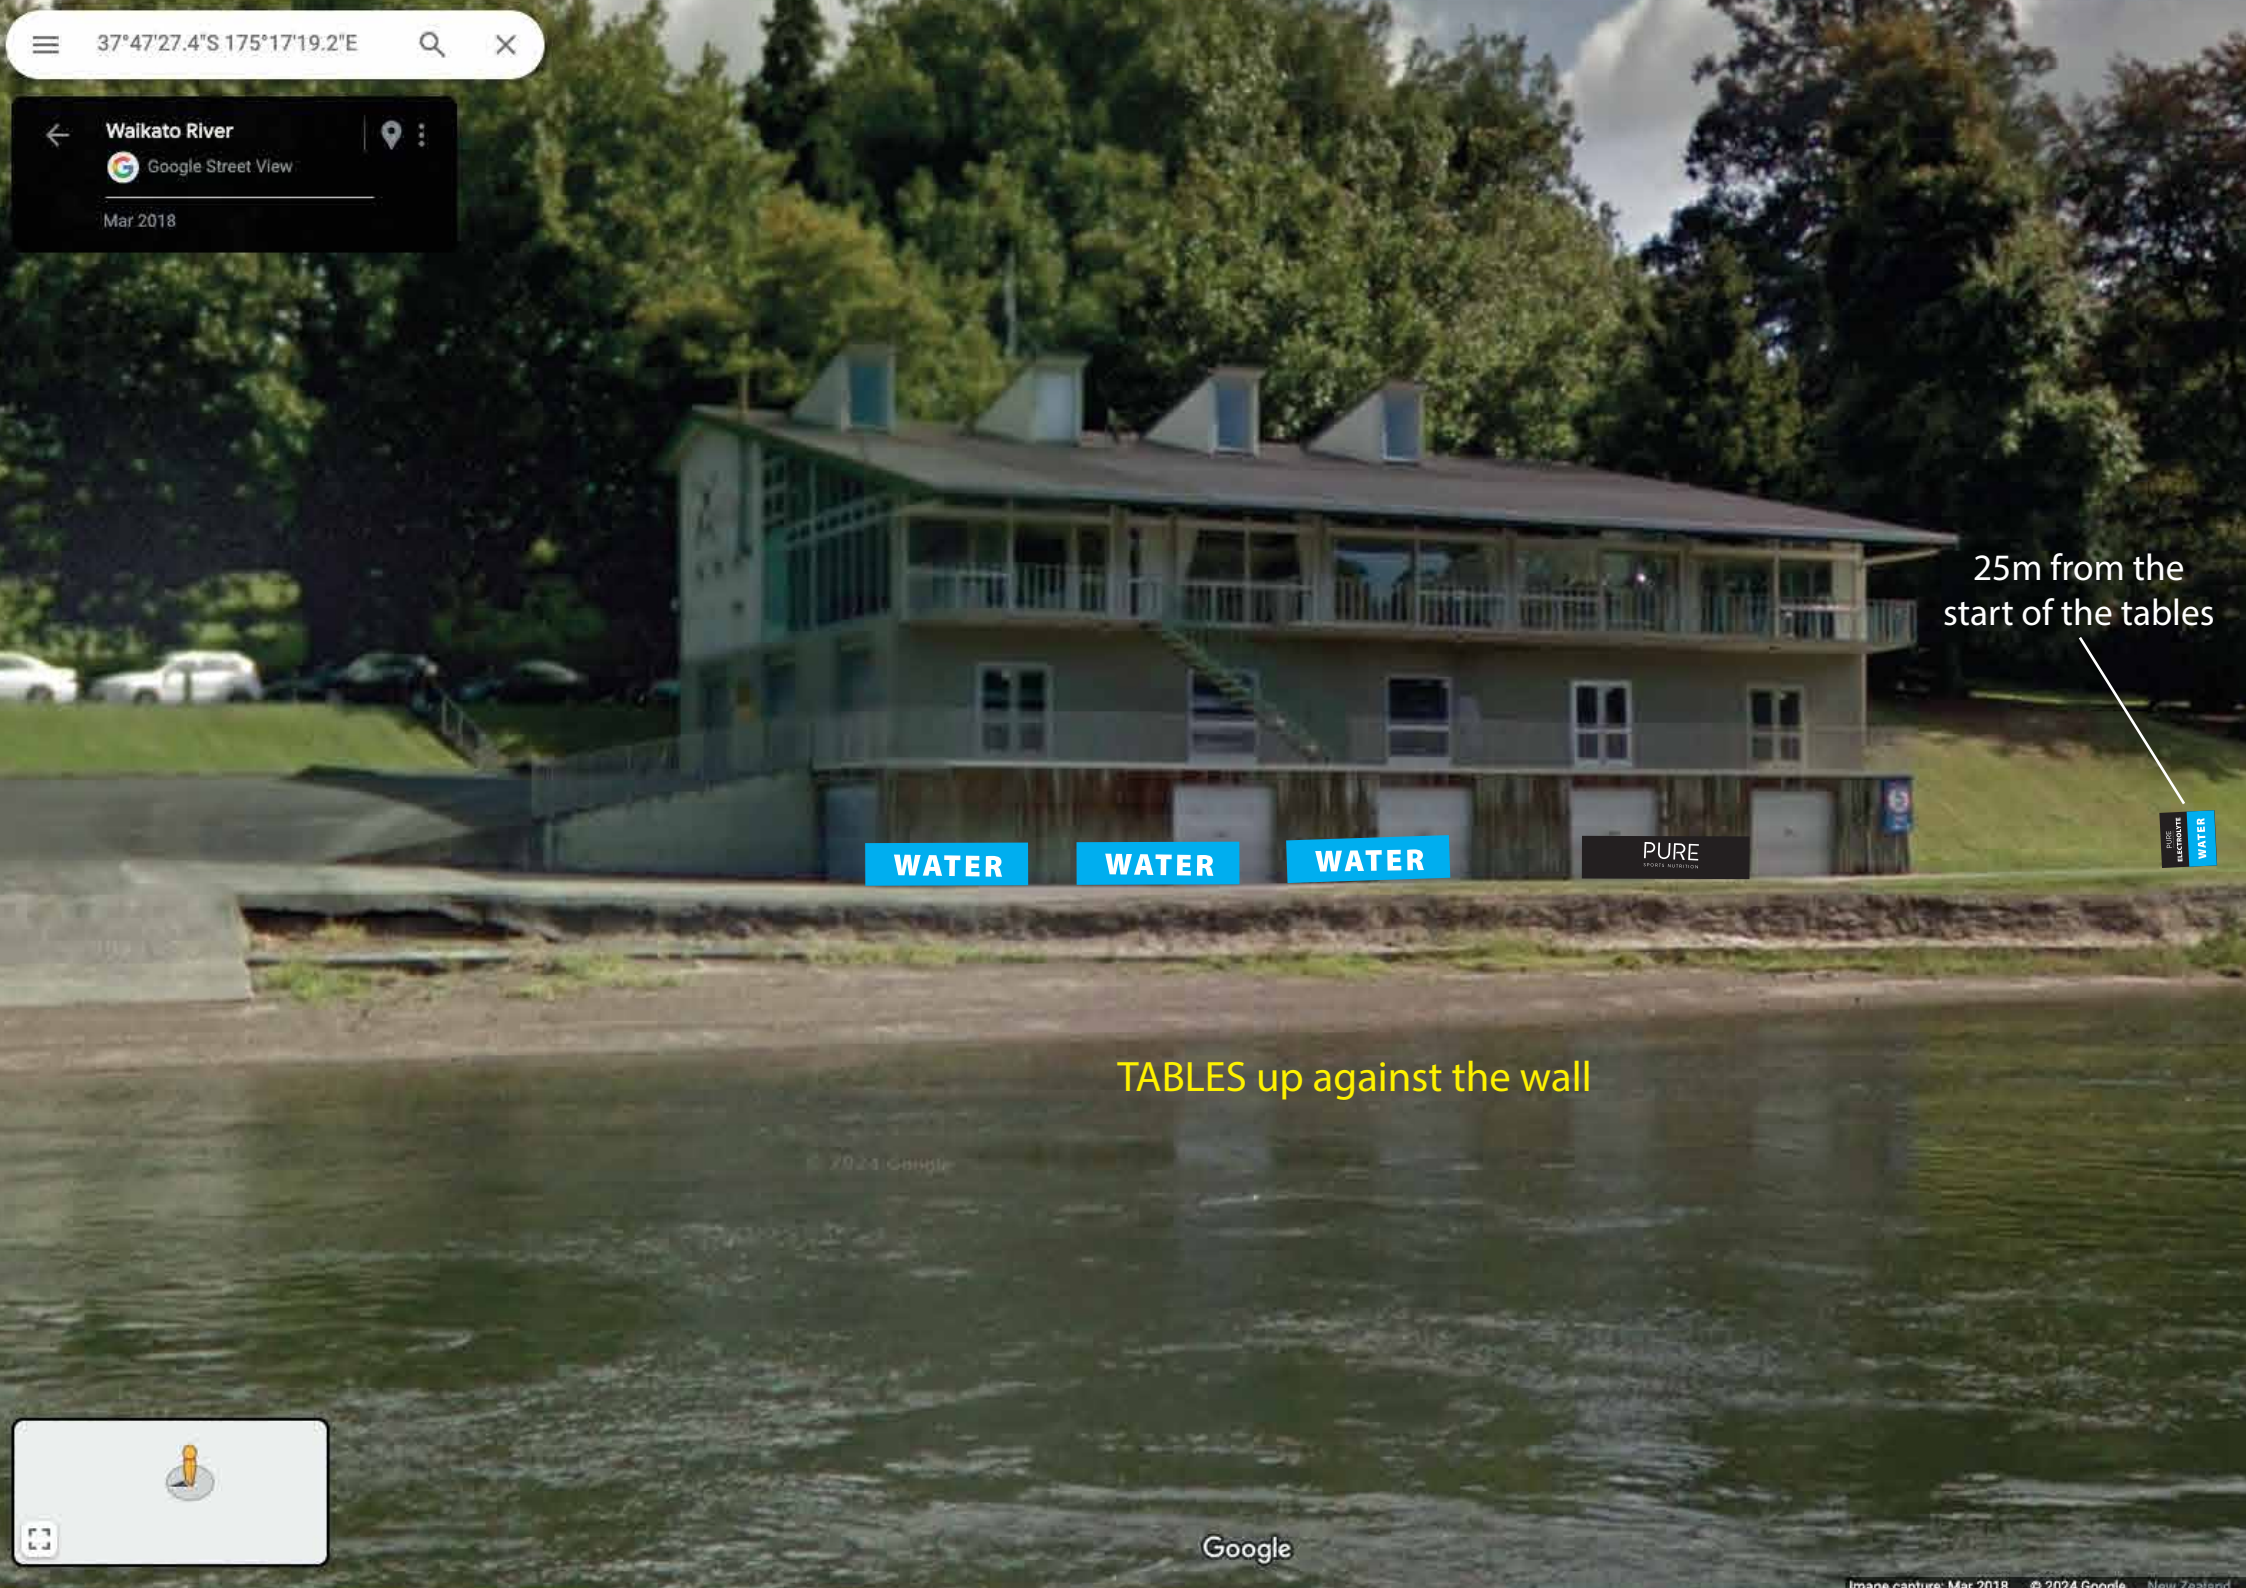

Walkato River

Google Street View

Mar 2018

25m from the start of the tables

WATER

WATER

WATER

PURE
WATER ACTIVATION

WATER

TABLES up against the wall