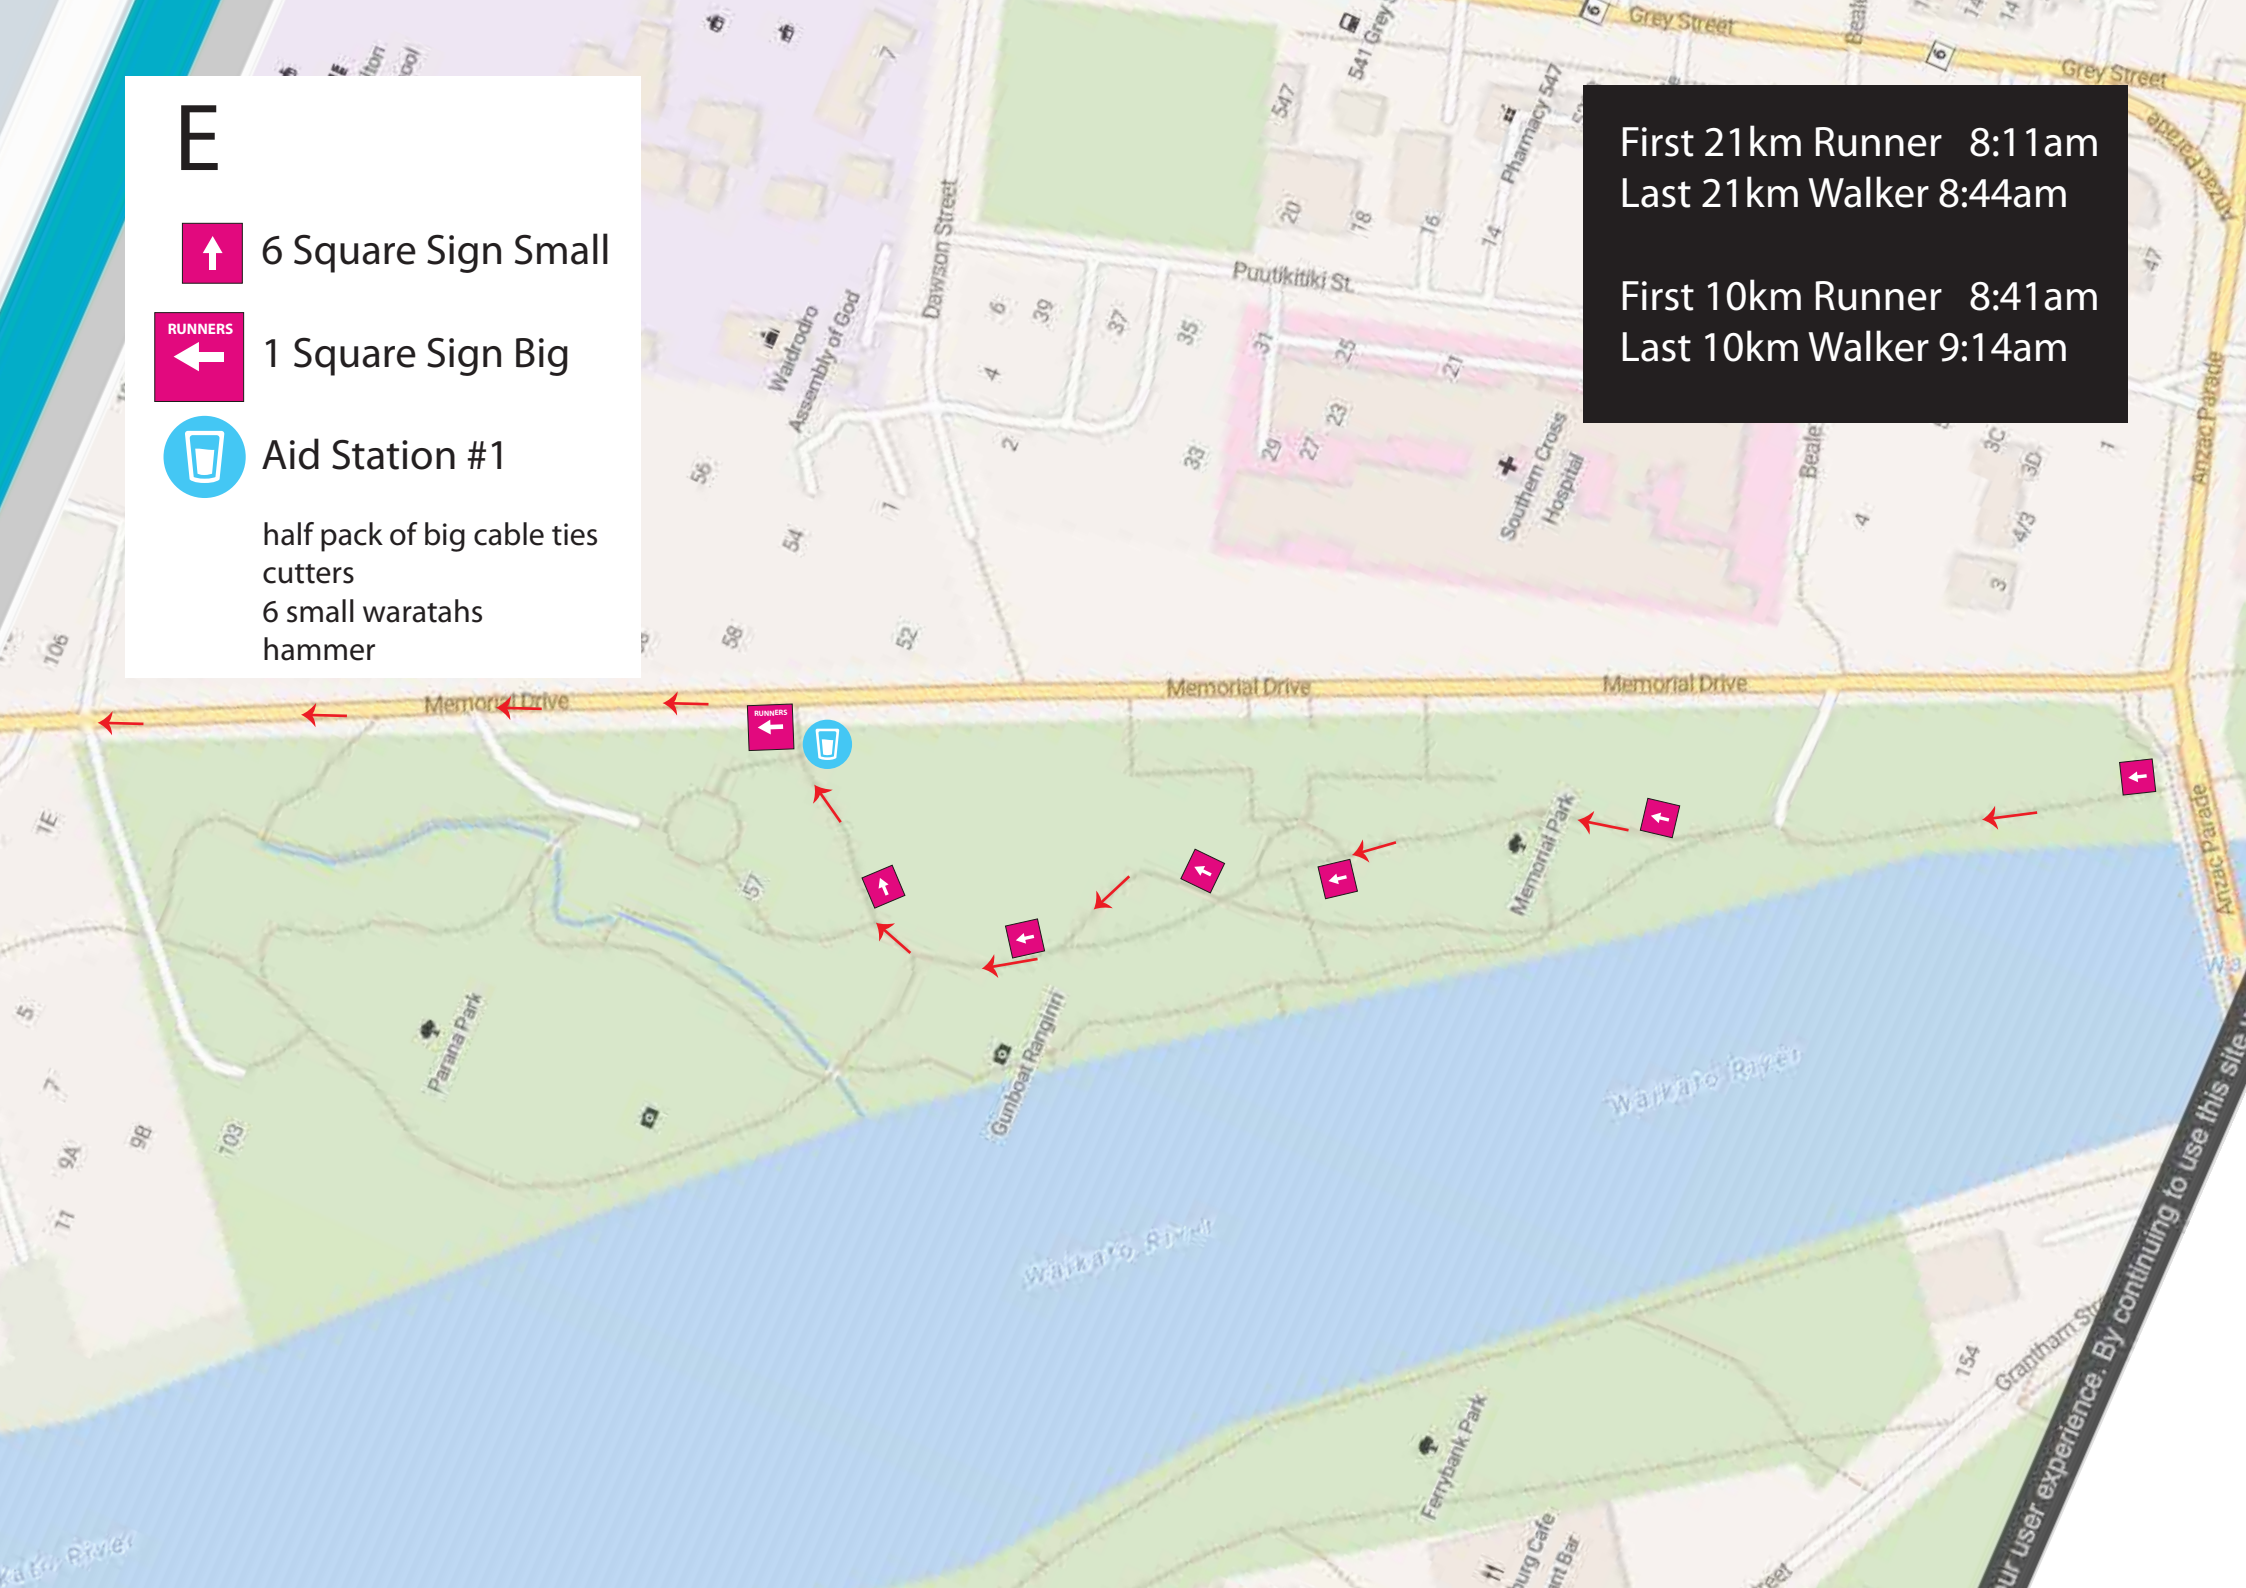

E

6 Square Sign Small

RUNNERS  
1 Square Sign Big

Aid Station #1

half pack of big cable ties  
cutters  
6 small waratahs  
hammer

First 21km Runner 8:11am  
Last 21km Walker 8:44am

First 10km Runner 8:41am  
Last 10km Walker 9:14am