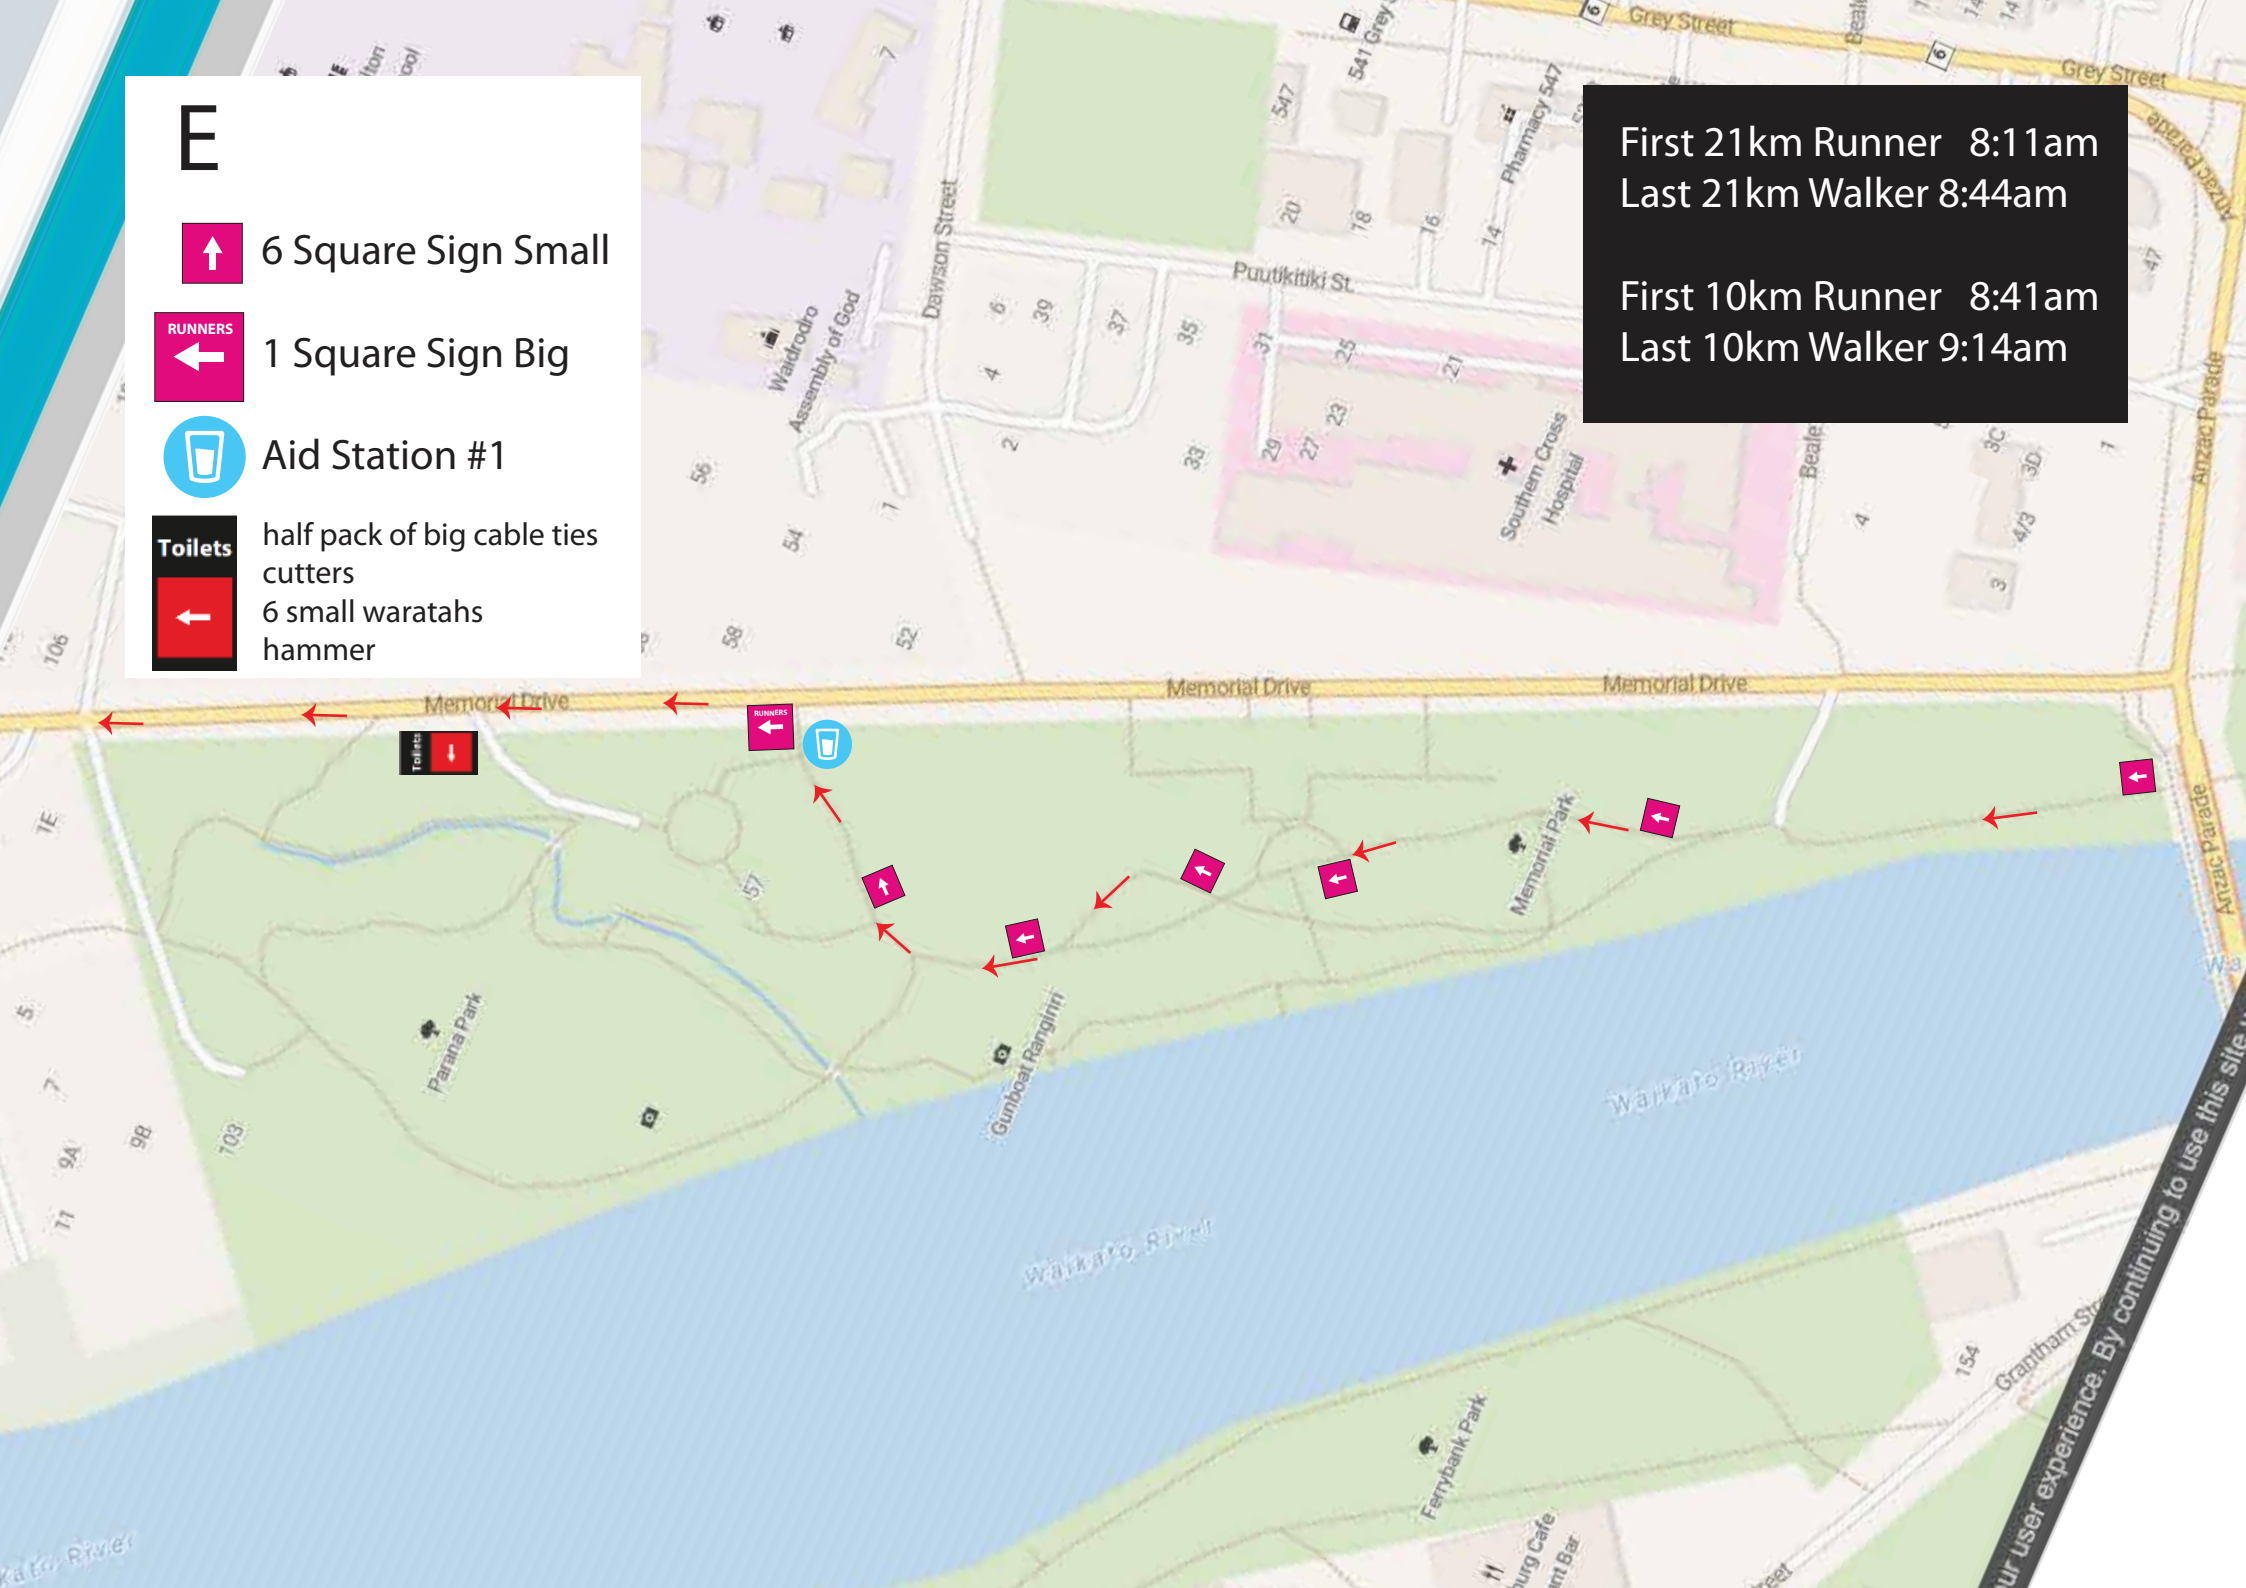

E

6 Square Sign Small

RUNNERS  
1 Square Sign Big

Aid Station #1

Toilets  
half pack of big cable ties  
cutters  
6 small waratahs  
hammer

First 21km Runner 8:11am  
Last 21km Walker 8:44am  
  
First 10km Runner 8:41am  
Last 10km Walker 9:14am