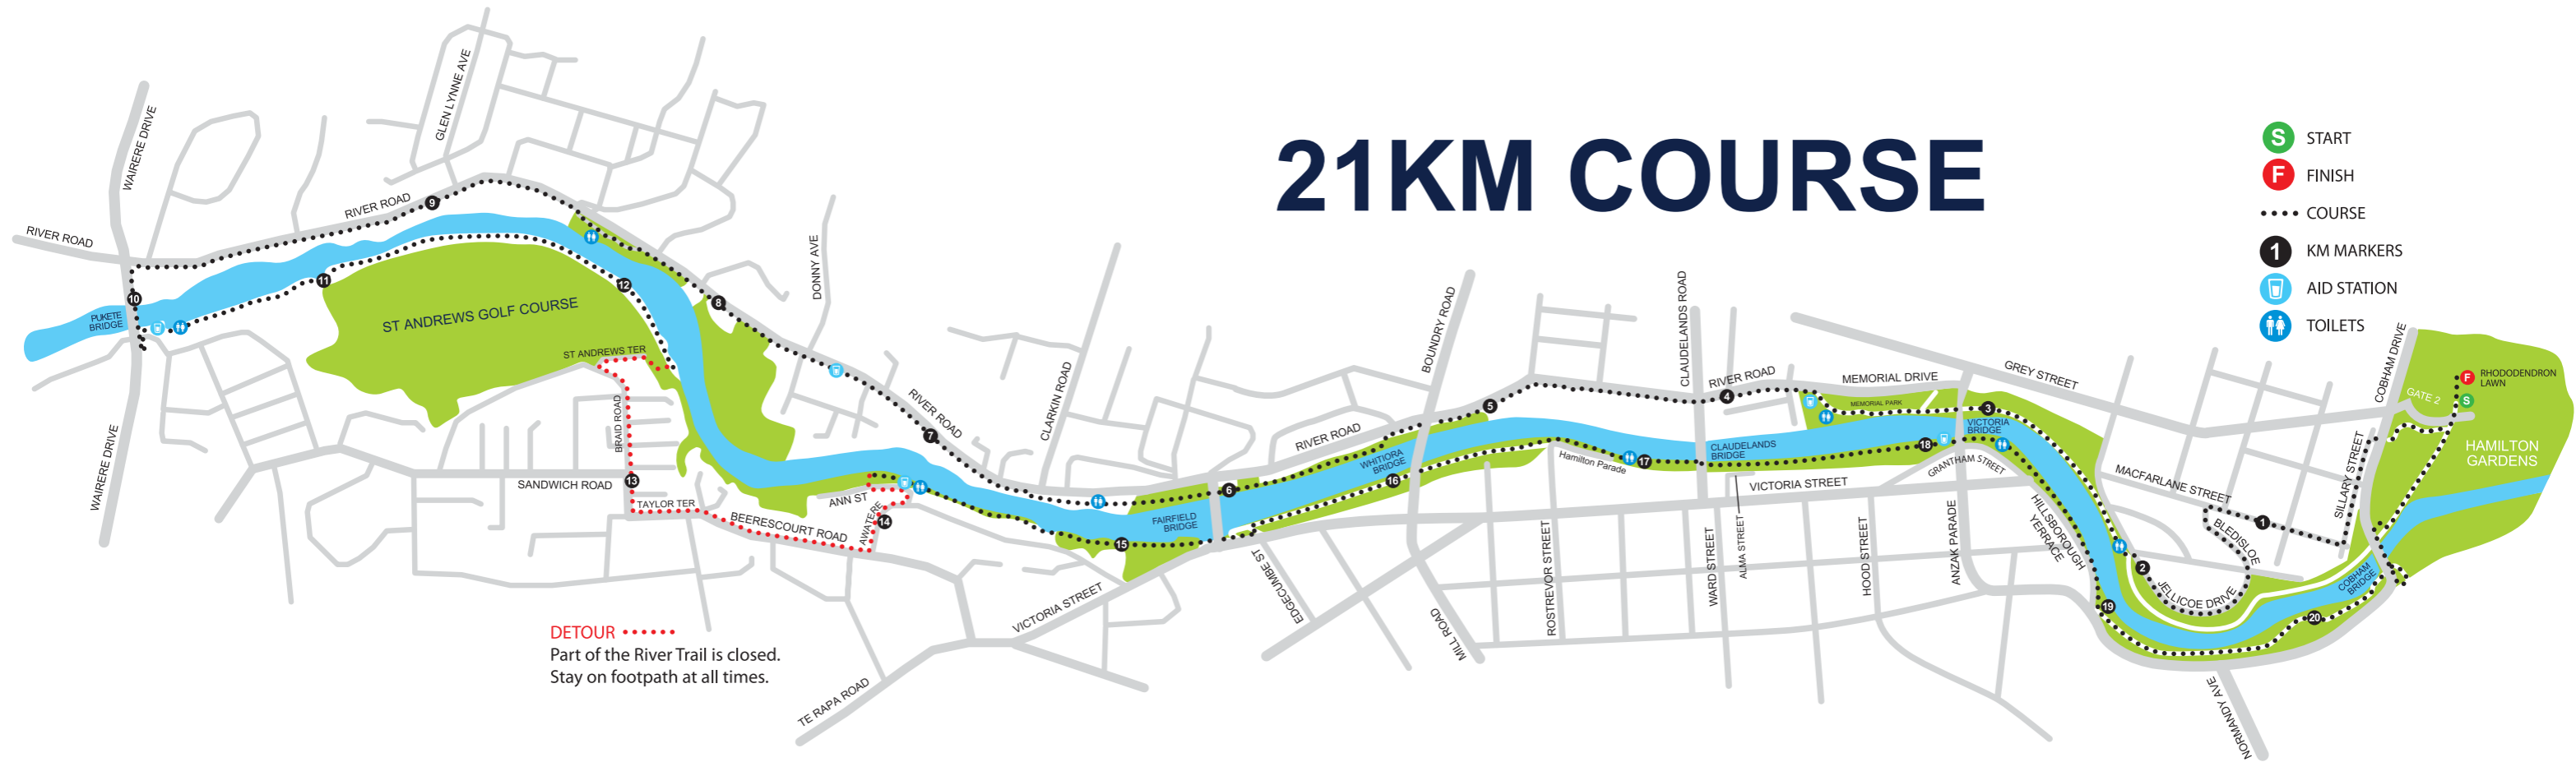

21KM COURSE

- S START
- F FINISH
- COURSE
- 1 KM MARKERS
- U AID STATION
- T TOILETS

10KM COURSE

- S START
- F FINISH
- COURSE
- 1 KM MARKERS
- U AID STATION
- T TOILETS

5KM COURSE