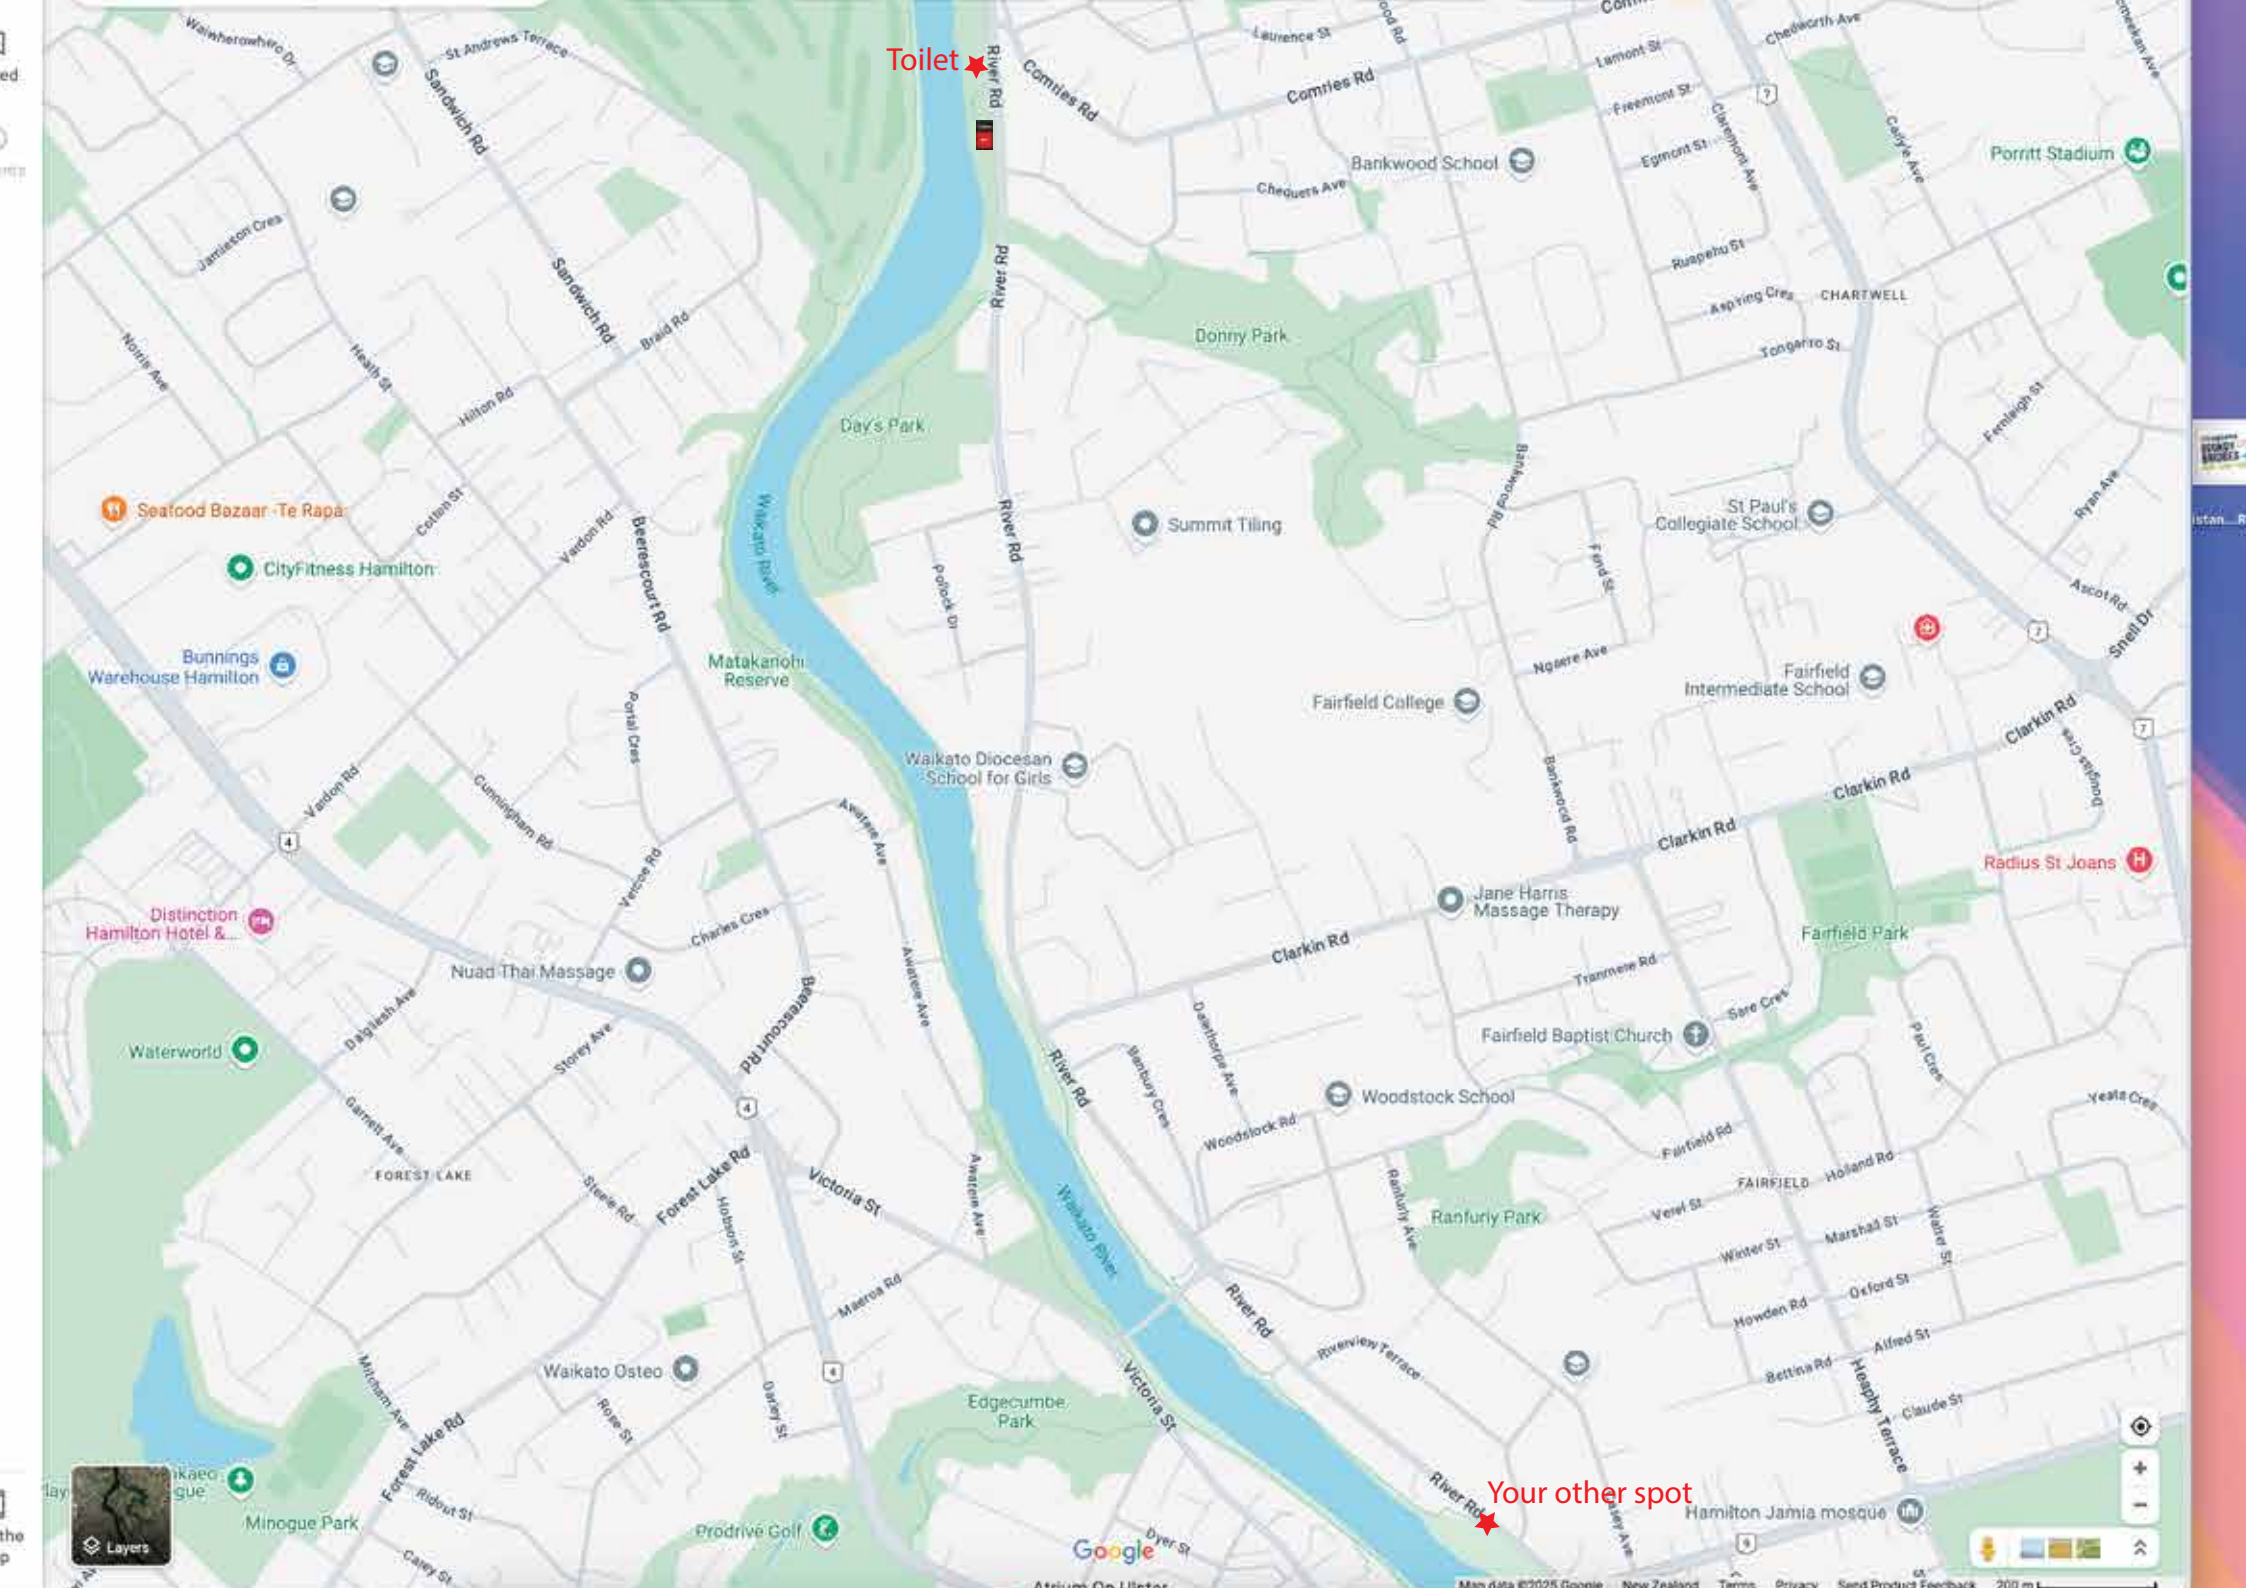

First 21km Runner 8:18am
Last 21km Walker 9:00am

H

21km Left Sign

21km u-turn

1 Square Sign Small

- 10 big cable ties
- cutters
- 4 big waratahs
- hammer
- 5 pig tails
- red tape

Campbell Law

River Rd

River Rd

Tanihana Ave

Pine Beach

Waikato River

Waikato River

River Rd

River Road

Across the road from 858 River Road

Toilets

10 big cable ties
Cutters

Toilet

Your other spot

Seafood Bazaar - Te Rapa

CityFitness Hamilton

Bunnings Warehouse Hamilton

Distinction Hamilton Hotel &...

Edgecumbe Park

Woodstock School

Ranfurly Park

Fairfield Park

Porritt Stadium

Radius St Joans

CHARTWELL

St Paul's Collegiate School