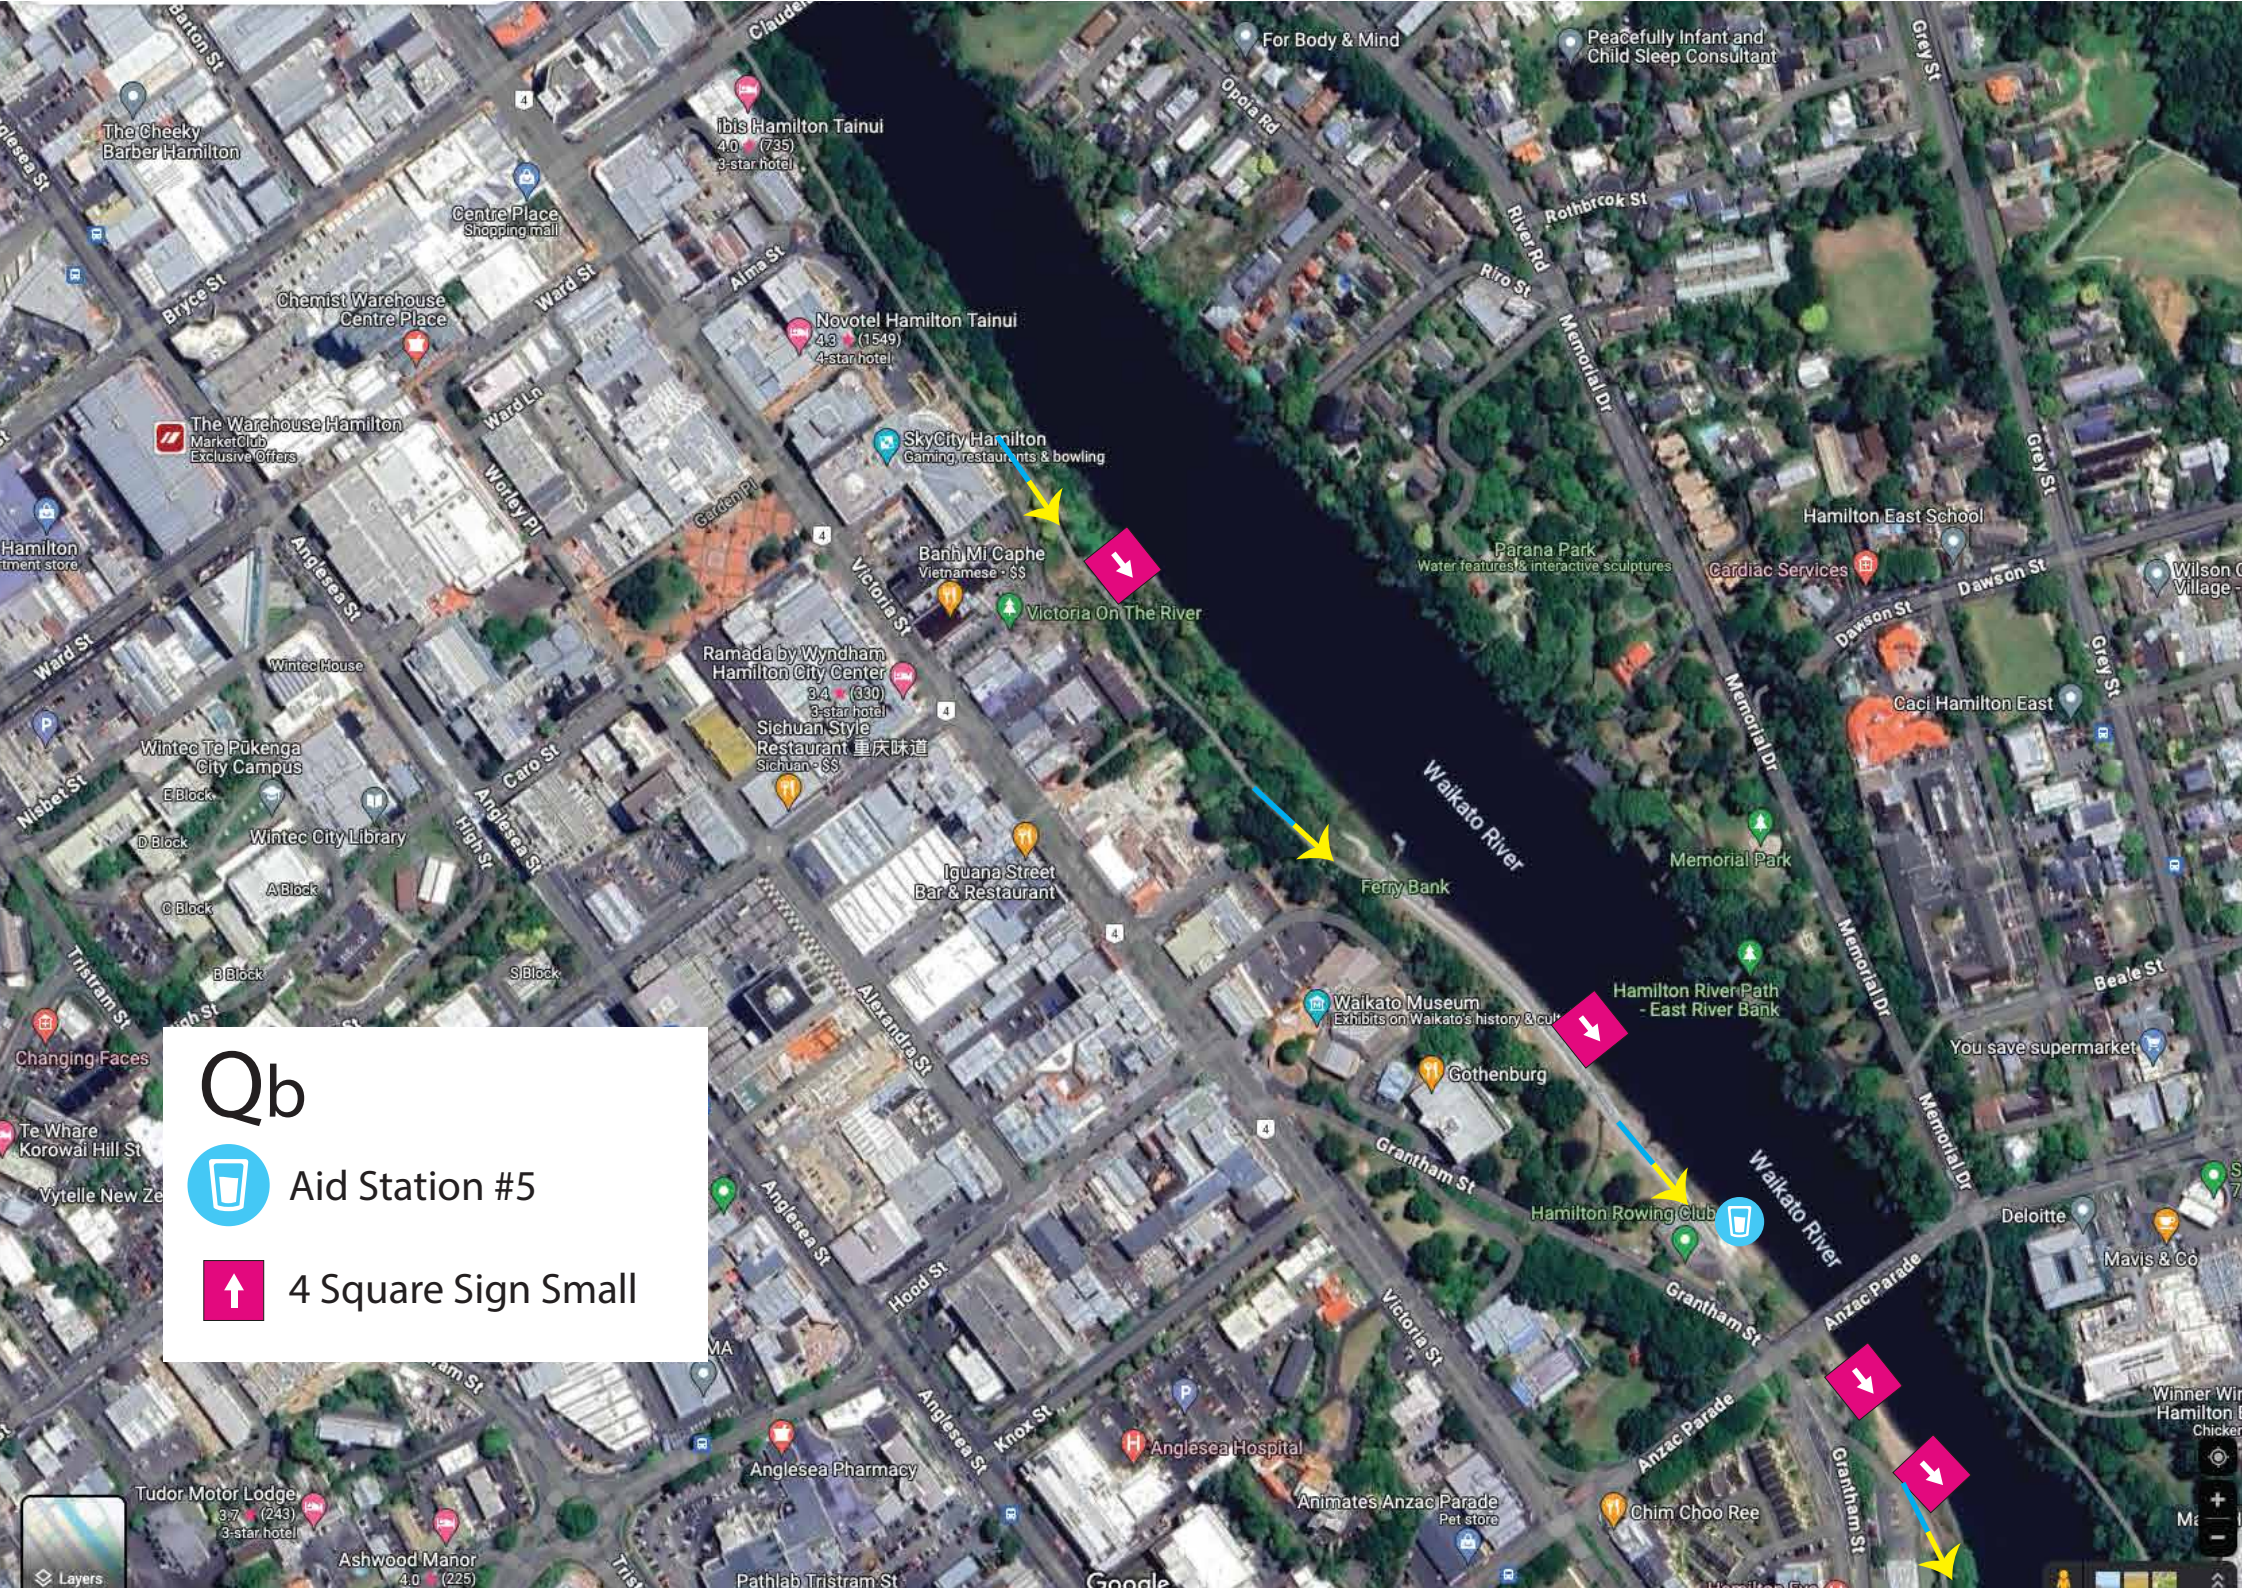

9A

9B

9

Wa

Qb

Aid Station #5

4 Square Sign Small

Ibis Hamilton Tainui  
4.0 (735)  
3-star hotel

Iguana Street  
Bar & Restaurant

Waikato Museum  
Exhibits on Waikato's history & cul

Gothenburg

Hamilton Rowing Club

Anglesea Pharmacy

Animates Anzac Parade  
Pet store

Chim Choo Ree

Google

# Marshall Point T

- 4 Square Signs Small
- 20 big cable Ties
- Cutters

First 10km Runner 9:00am

First 5km Runner 9:14am

Last 21km Walker 11:45am