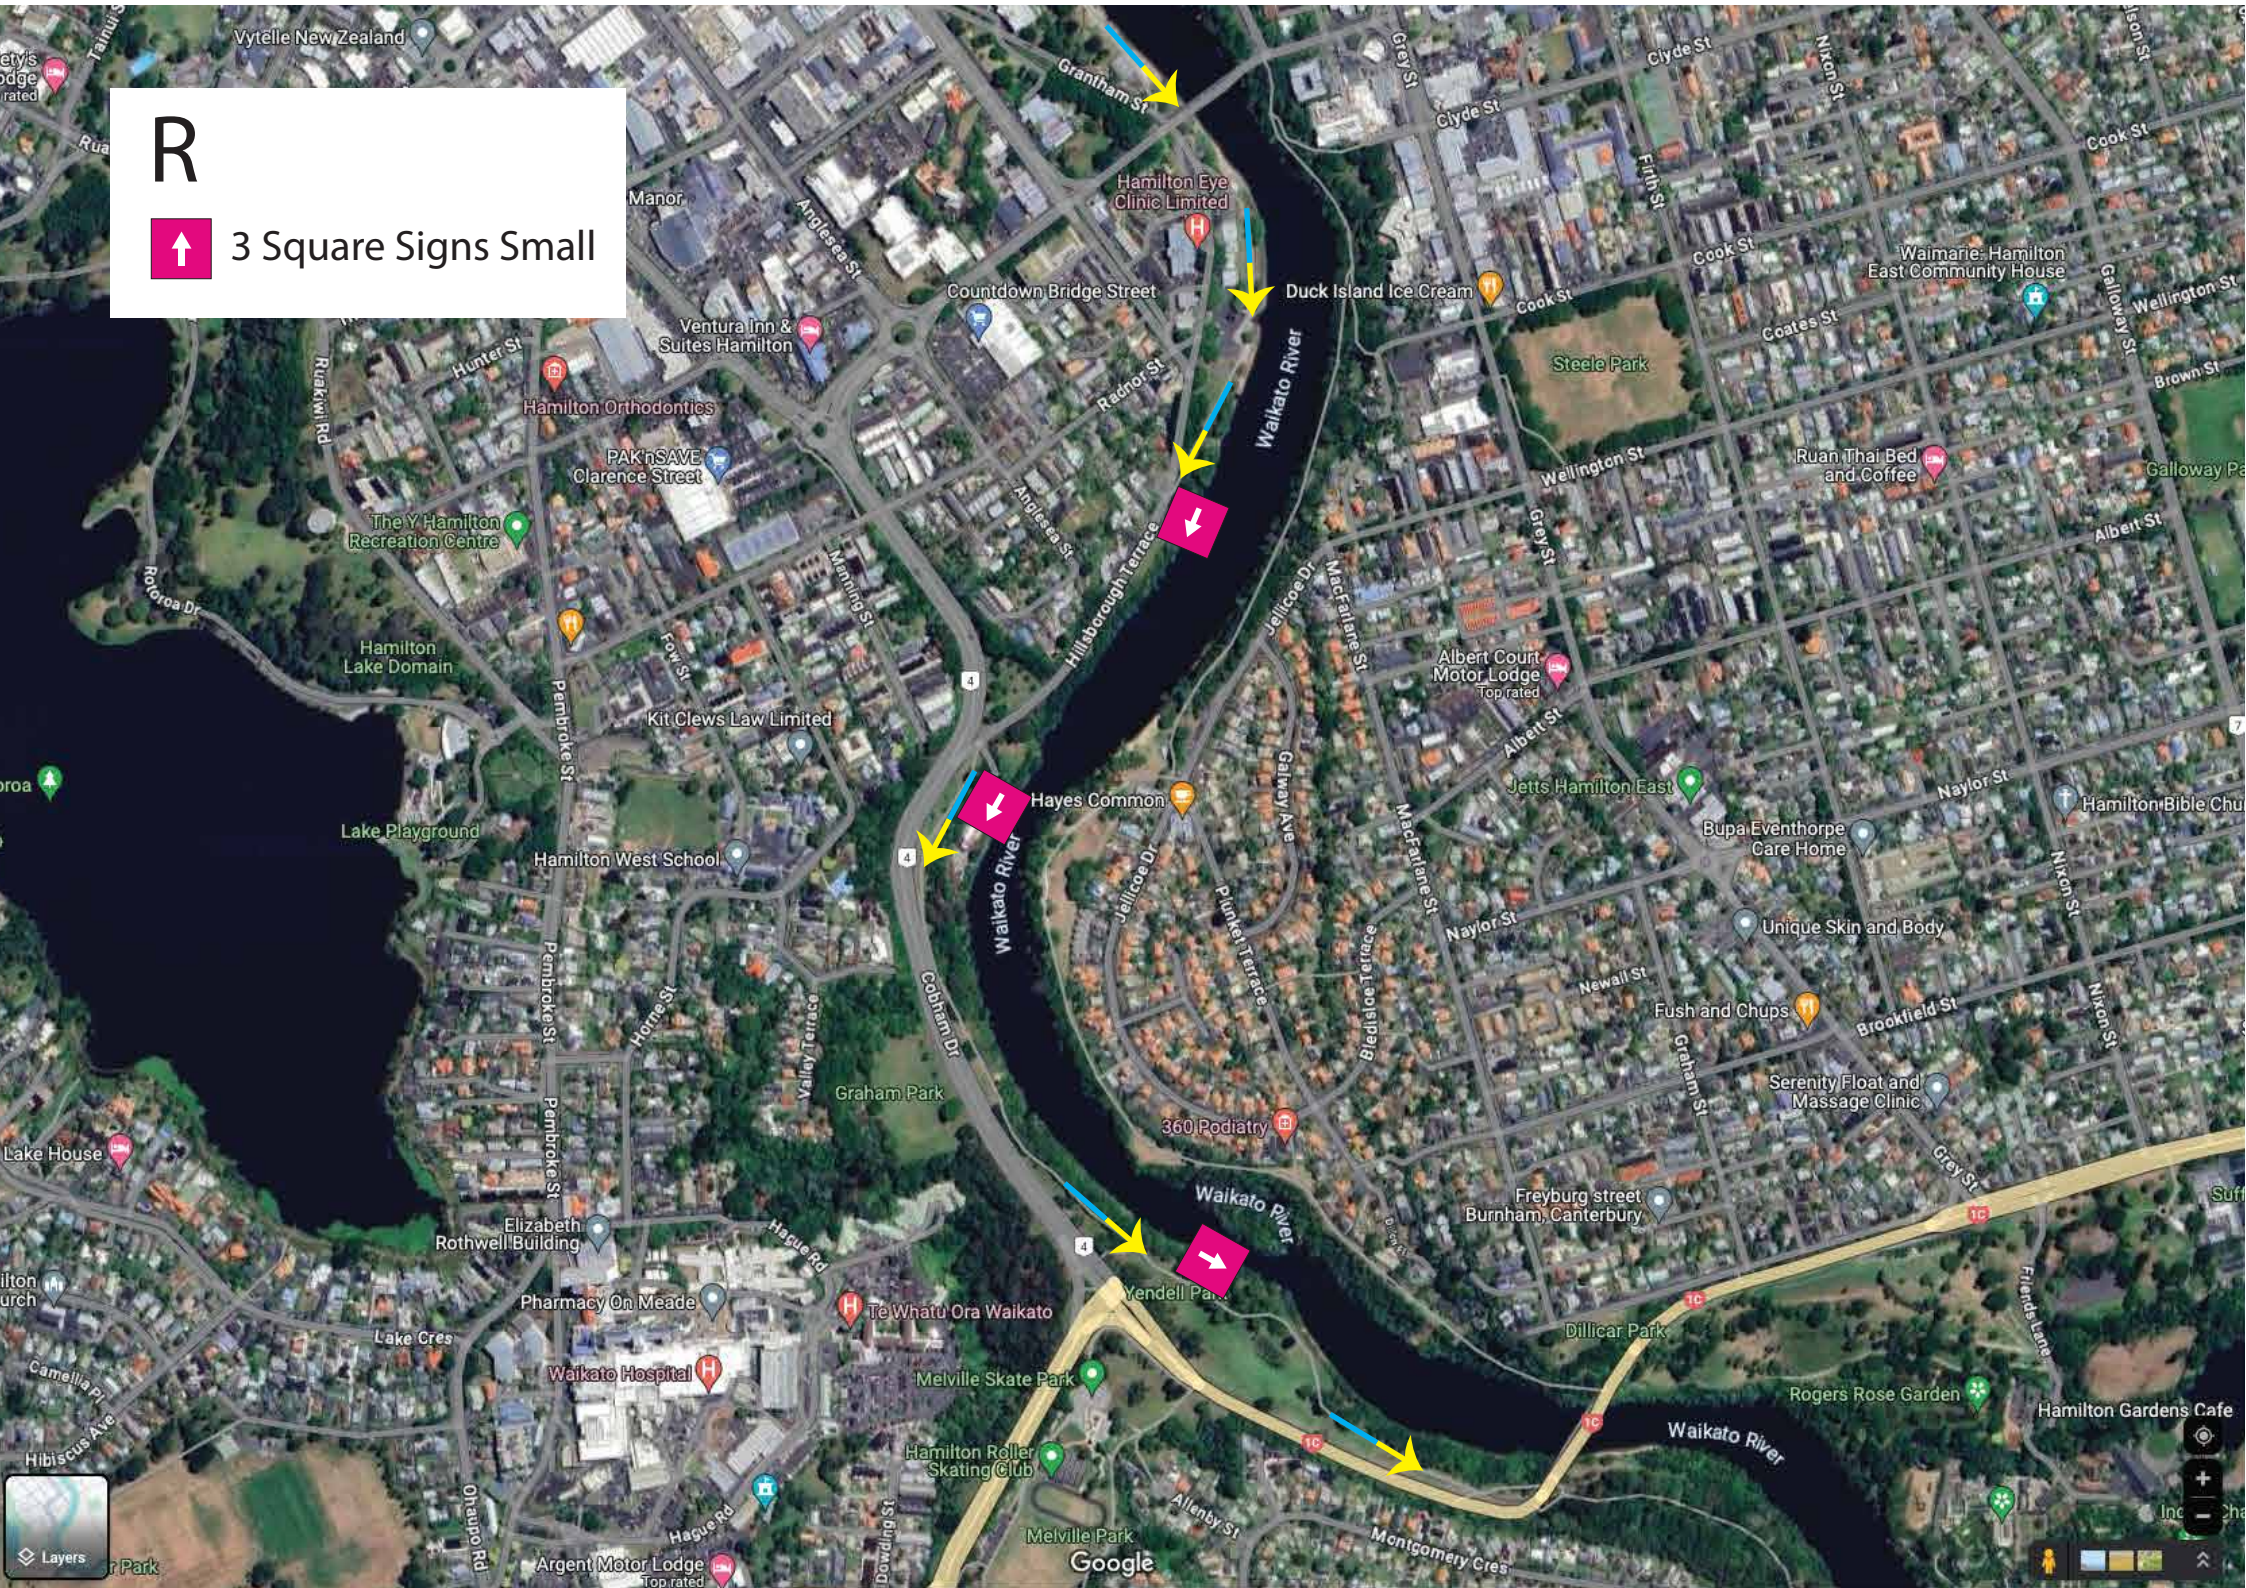

Iguana Street  
Bar & Restaurant

Waikato Museum  
Exhibits on Waikato's history & cul

Gothenburg

Hamilton Rowing Club

Anglesea Pharmacy

Animates Anzac Parade  
Pet store

Chim Choo Ree

Google

## 3 Square Signs Small

S

RUNNERS

1 Square Sign Big

1 Square Sign Small

First 10km Runner 9:00am

Last 21km Walker 11:45am

21km  
& 10km

# Marshall Point T

- 4 Square Signs Small
- 20 big cable Ties
- Cutters

First 10km Runner 9:00am

First 5km Runner 9:14am

Last 21km Walker 11:45am