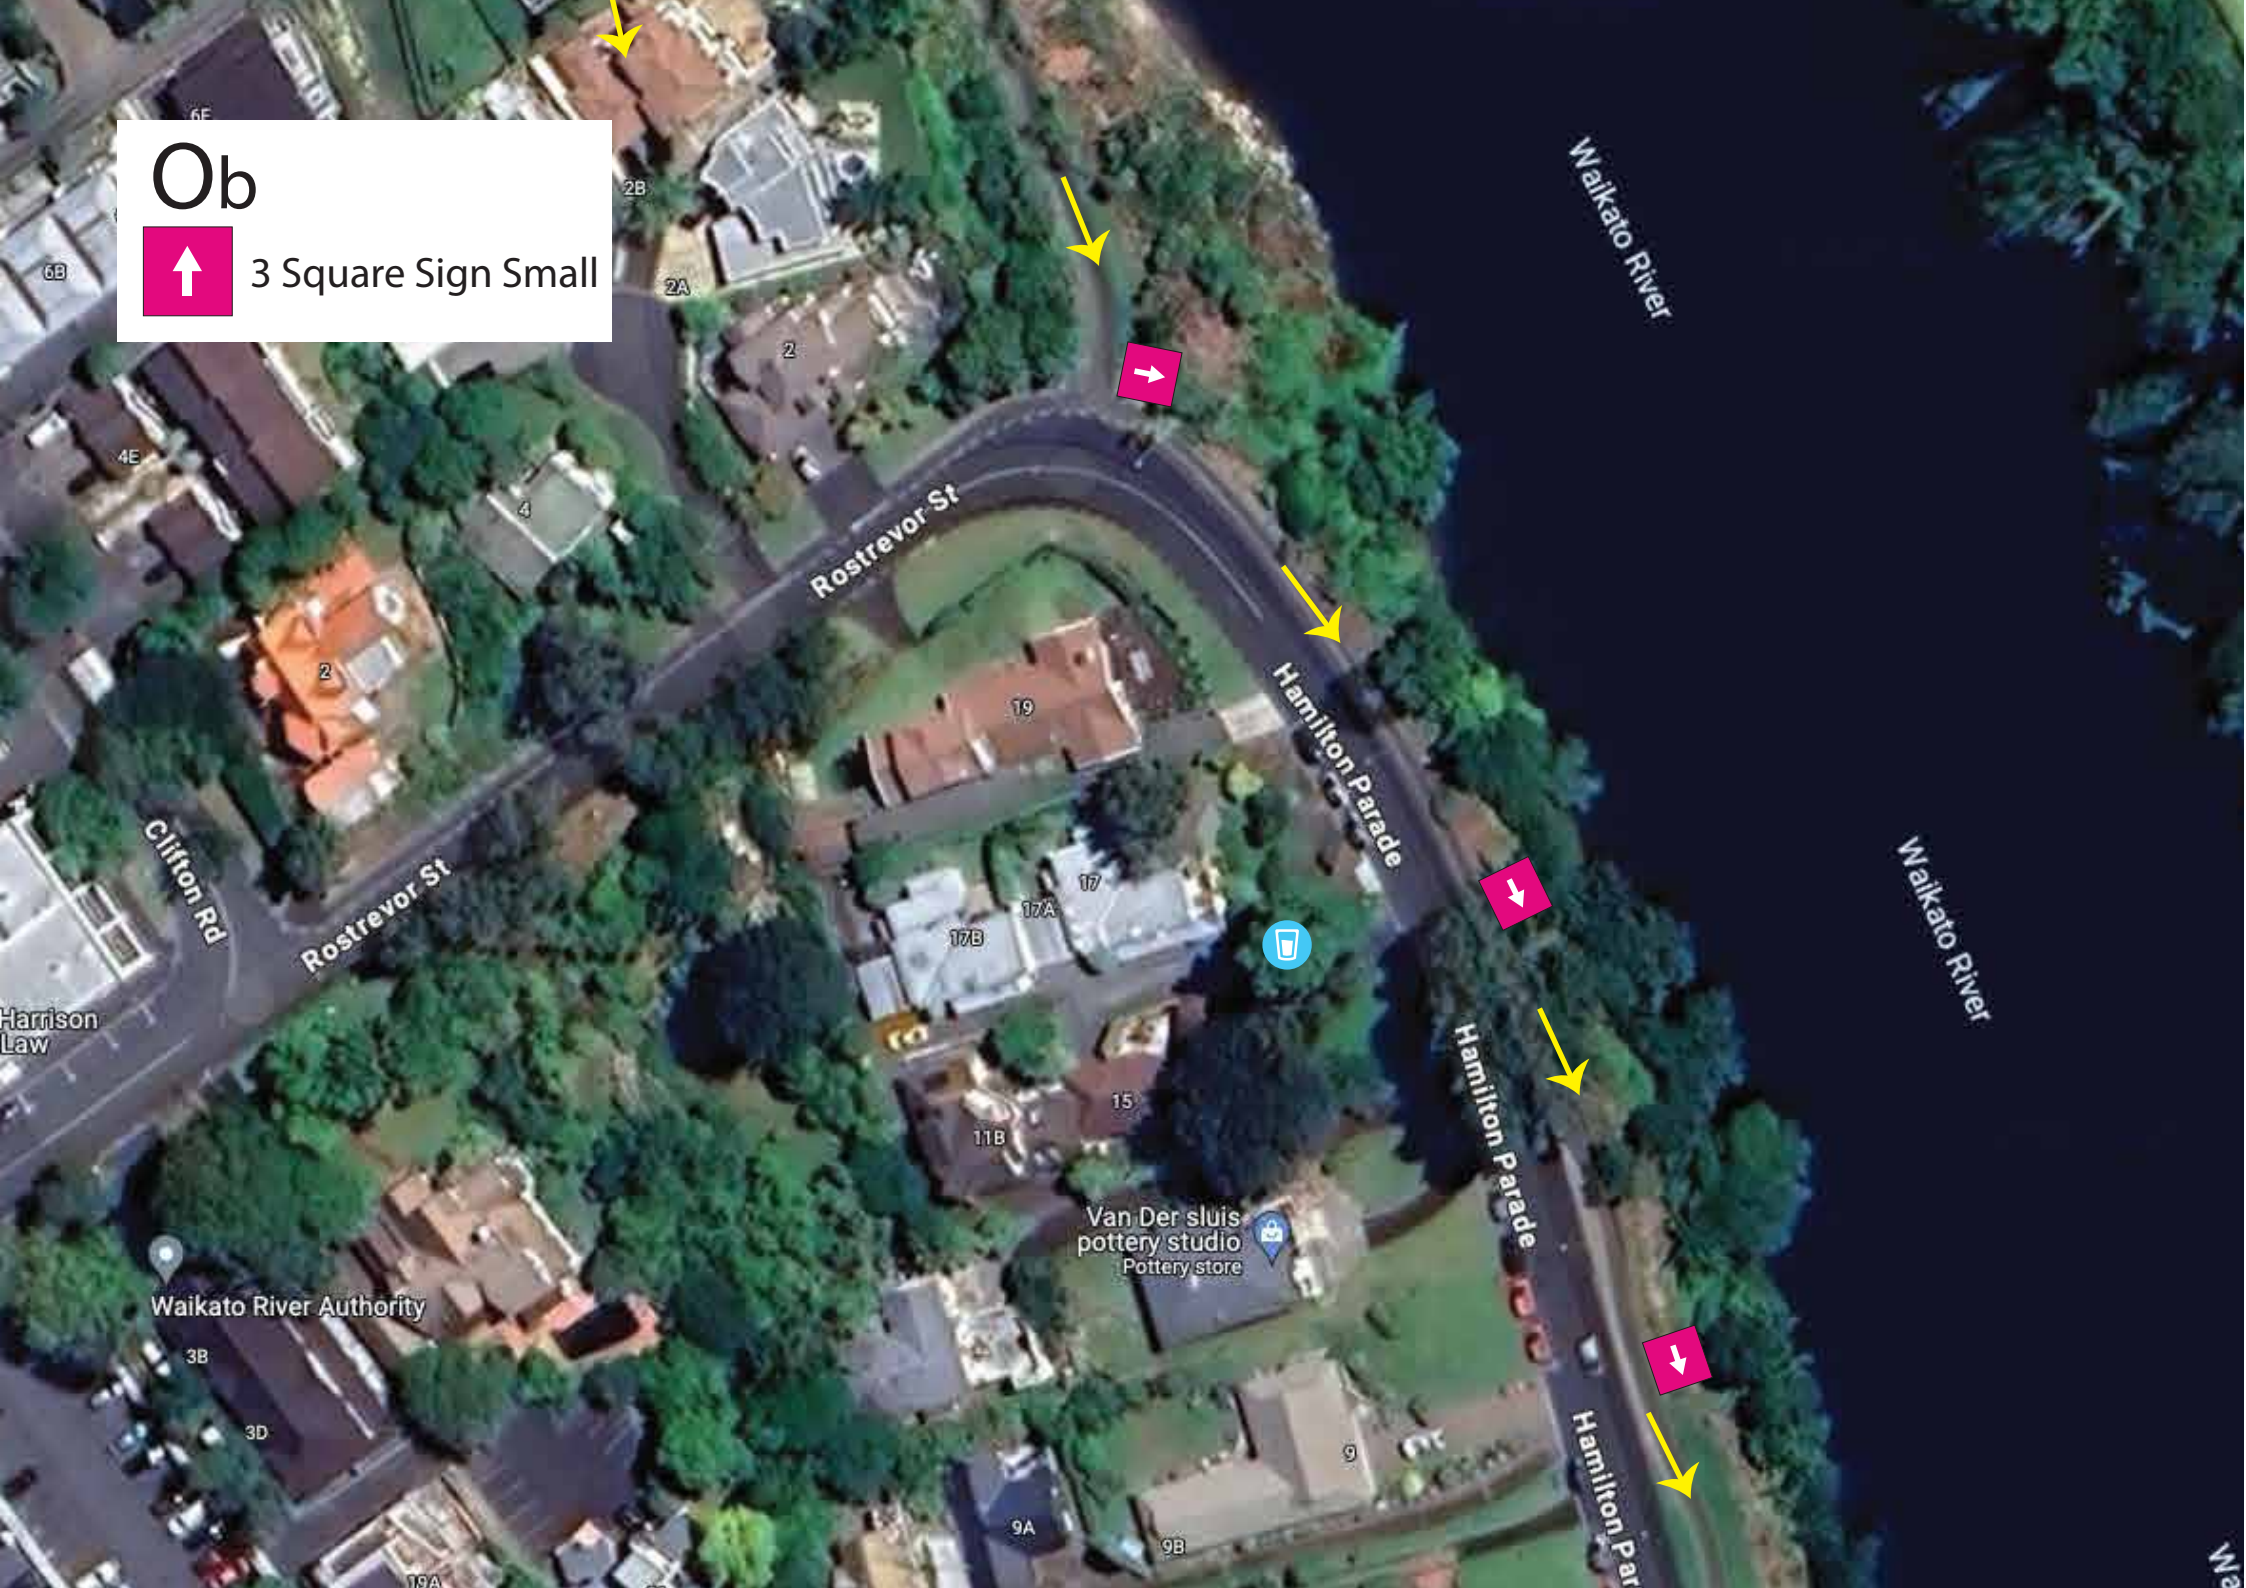

N

 4 Square Sign Small

 Aid Station #4

Oa

6 Square Sign Small

Ob

3 Square Sign Small

Waikato River

Rostrevor St

Hamilton Parade

Hamilton Parade

Hamilton Par

Waikato River

Clifton Rd

Waikato River Authority

Van Der sluis pottery studio  
Pottery store

# Marshall Point T

- 4 Square Signs Small
- 20 big cable Ties
- Cutters

First 10km Runner 9:00am

First 5km Runner 9:14am

Last 21km Walker 11:45am