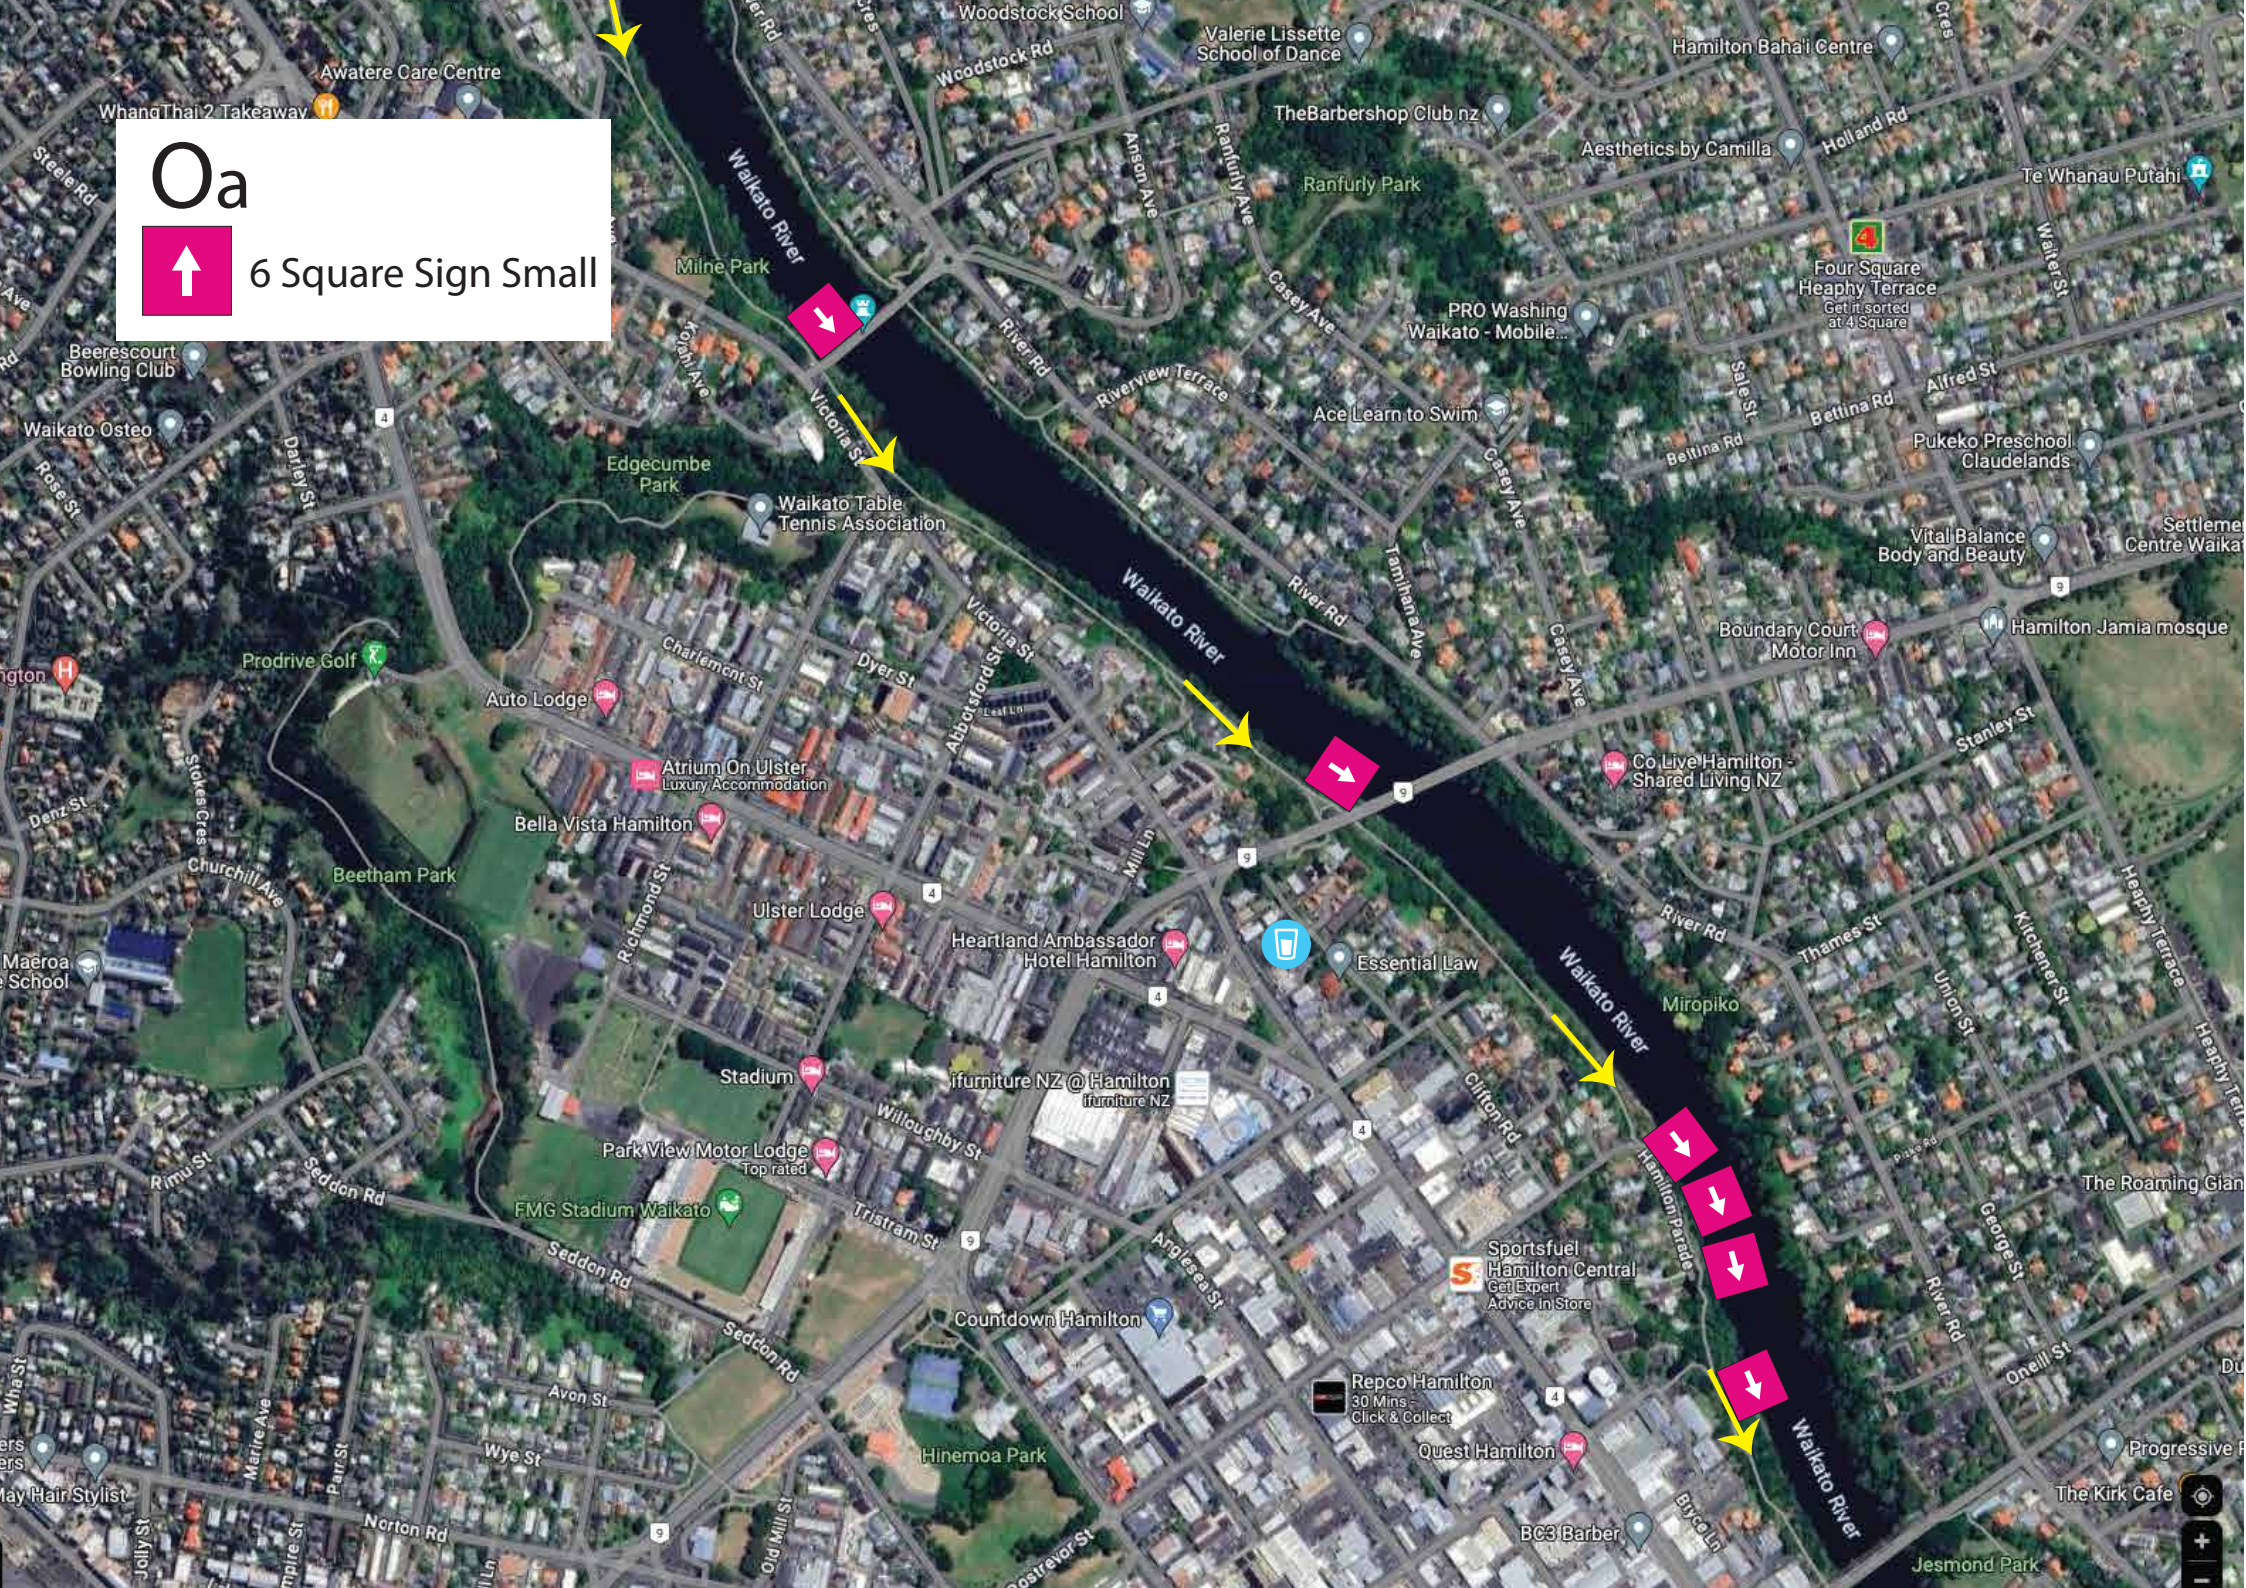

N

 4 Square Sign Small

 Aid Station #4

Oa

6 Square Sign Small

Ob

3 Square Sign Small

Waikato River

Rostrevor St

Hamilton Parade

Hamilton Parade

Hamilton Par

Waikato River

Clifton Rd

Waikato River Authority

Van Der sluis pottery studio  
Pottery store

Iguana Street  
Bar & Restaurant

Waikato Museum  
Exhibits on Waikato's history & cul

Gothenburg

Hamilton Rowing Club

Anglesea Pharmacy

Animates Anzac Parade  
Pet store

Chim Choo Ree

Google

# Marshall Point T

- 4 Square Signs Small
- 20 big cable Ties
- Cutters

First 10km Runner 9:00am

First 5km Runner 9:14am

Last 21km Walker 11:45am